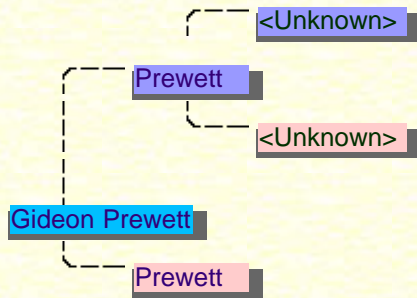

♂ Gideon Prewett

Gideon's father is [Prewett](#) and his mother is [Prewett](#). His paternal grandparents are [<Unknown>](#) and [<Unknown>](#). He has a brother and a sister, named [Fabian](#) and [Molly](#).

▼ General Notes

Gideon was a member of the original Order of the Phoenix, but, according to Alastor Moody he died as a hero with his brother. Both are in a picture of the original Order members that Moody shows to Harry. They were brutally killed by five Death Eaters, including Antonin Dolohov, who went to Azkaban for it.

▼ Ancestor Pedigree Chart

▼ Individual Additional Information

▼ Other Attributes

Blood Purity	Pure blood
Allegiance	Order of the Phoenix

Page last modified