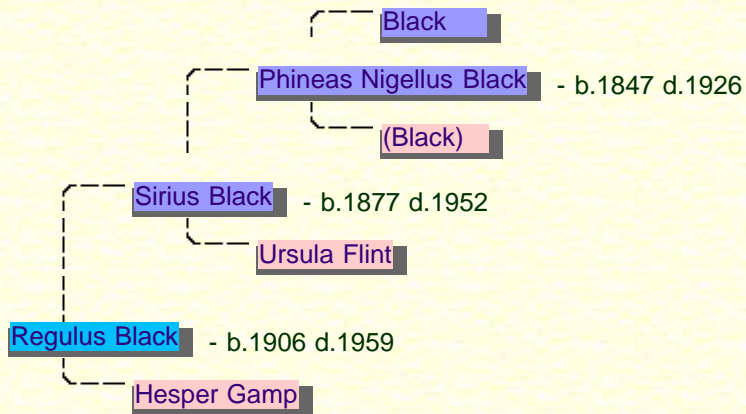

♂ Regulus Black

Regulus was born in 1906. Regulus' father was [Sirius Black](#) and his mother is [Hesper Gamp](#). His paternal grandfather was [Phineas Nigellus Black](#) and his paternal grandmother is [Ursula Flint](#). He had two brothers named [Arcturus](#) and [Lycoris](#). He was the youngest of the three children. He died at the age of 53 in 1959.

▼ Ancestor Pedigree Chart

▼ Individual Additional Information

▼ Other Attributes

Blood Purity | Pure blood