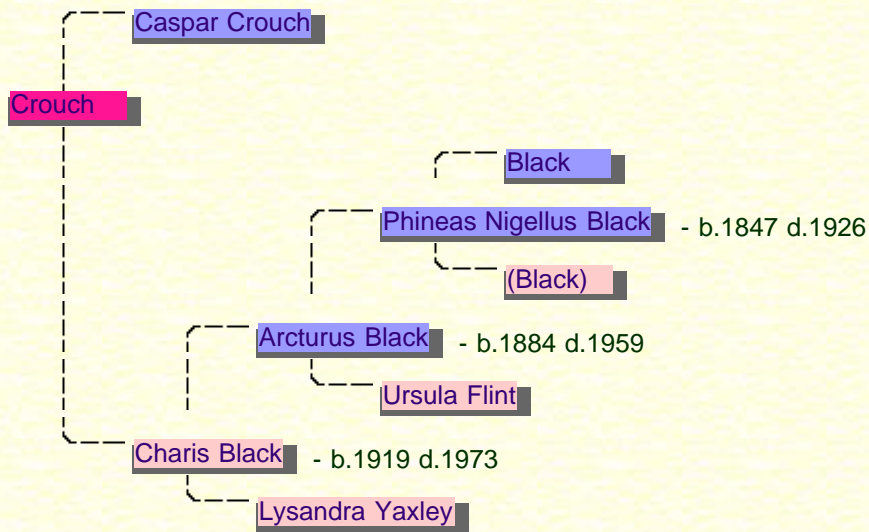

♀ Crouch

Crouch's father is [Caspar Crouch](#) and her mother was [Charis Black](#). Her maternal grandfather was [Arcturus Black](#) and her maternal grandmother is [Lysandra Yaxley](#). She has a brother named [Crouch](#).

▼ Ancestor Pedigree Chart

▼ Individual Additional Information

▼ Other Attributes

Page last modified