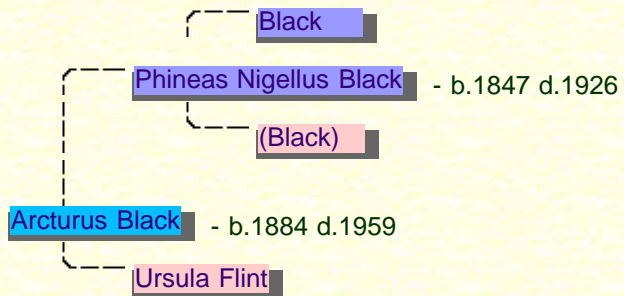

♂ Arcturus Black

Arcturus was born in 1884. Arcturus' father was [Phineas Nigellus Black](#) and his mother is [Ursula Flint](#). His paternal grandparents are [Black](#) and [(Black)](#). He had three brothers and a sister, named [Sirius](#), [Phineas](#), [Cygnus](#) and [Belvina](#). He was the third oldest of the five children. He died at the age of 75 in 1959.

▼ Ancestor Pedigree Chart

▼ Individual Additional Information

▼ Other Attributes

Blood Purity | Pure blood

♀ Details of Arcturus' family with Lysandra Yaxley

Page last modified