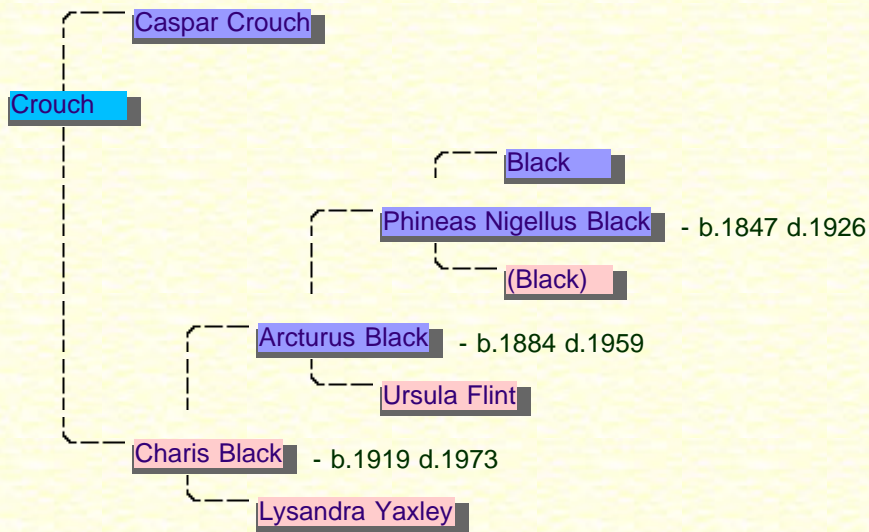

♂ Crouch

Crouch's father is [Caspar Crouch](#) and his mother was [Charis Black](#). His maternal grandfather was [Arcturus Black](#) and his maternal grandmother is [Lysandra Yaxley](#). He has a sister named [Crouch](#).

▼ Ancestor Pedigree Chart

▼ Individual Additional Information

▼ Other Attributes

Page last modified