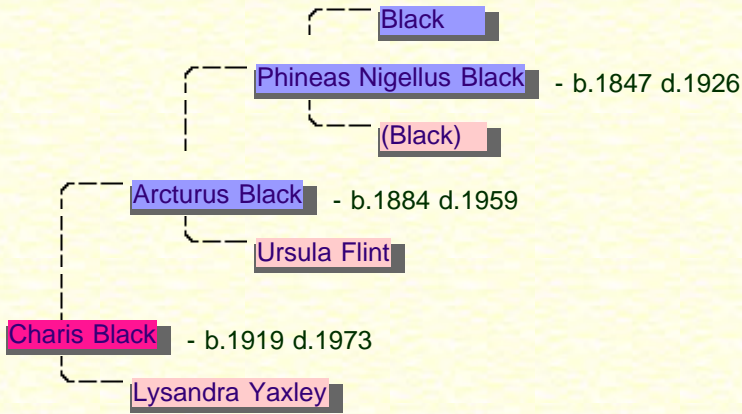

♀ Charis Black

Charis was born in 1919. Charis' father was [Arcturus Black](#) and her mother is [Lysandra Yaxley](#). Her paternal grandfather was [Phineas Nigellus Black](#) and her paternal grandmother is [Ursula Flint](#). She had two sisters named [Callidora](#) and [Cedrella](#). She was the youngest of the three children. She died at the age of 54 in 1973.

▼ Ancestor Pedigree Chart

▼ Individual Additional Information

▼ Other Attributes

Blood Purity | Pure blood

♀ Details of Charis' family with Caspar Crouch