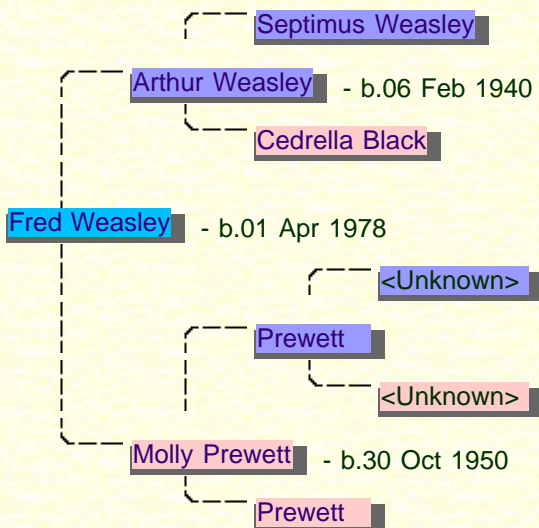

Ancestor Pedigree Chart

Individual Additional Information

Other Attributes

Blood Purity	Pure blood
Allegiance	Dumbledore's Army, Order of the Phoenix
Film Portrayal	James Phelps
House	Gryffindor