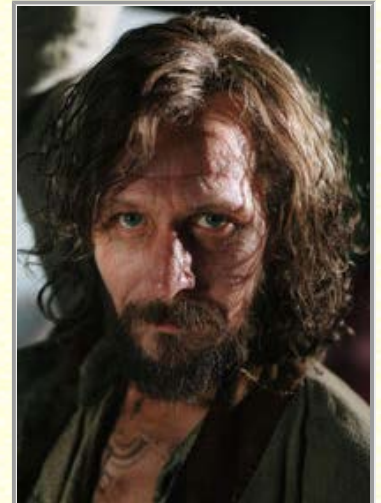

▼ *Picture References (1)*

Individual: [Sirius Black](#)

Susan Bones

▼ *Technical Data*

Dimensions: 200x200 pixels (0.04 MegaPixels in total) Size: 7KB 72dpi 24 bpp, source file: <http://familytrees.genopro.com/Harry-Potter/pictures/Susan-Bones.jpg>