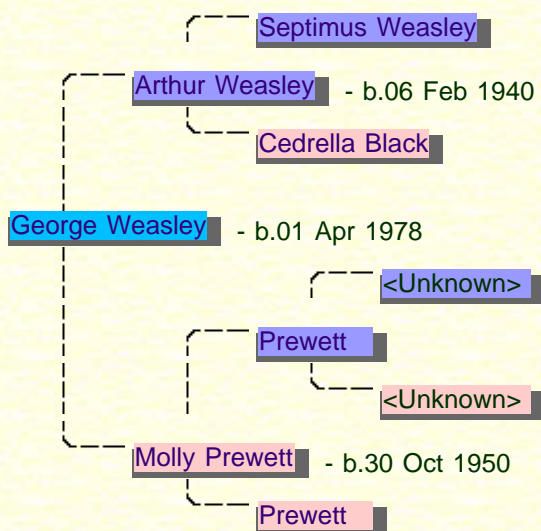

Ancestor Pedigree Chart

Individual Additional Information

Other Attributes

Blood Purity	Pure blood
Allegiance	Dumbledore's Army, Order of the Phoenix
Film Portrayal	Oliver Phelps
House	Gryffindor