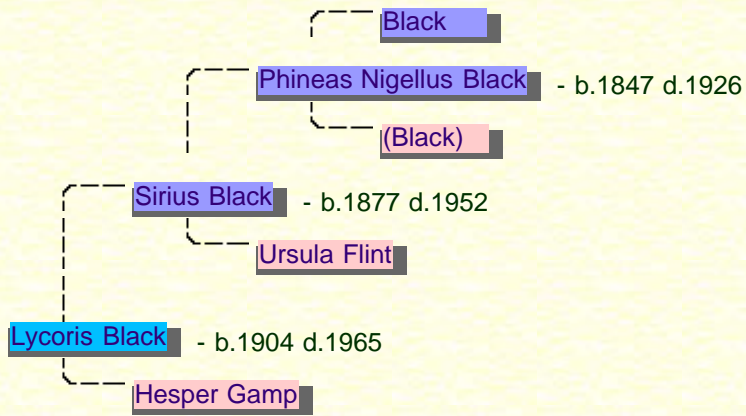

♂ Lycoris Black

Lycoris was born in 1904. Lycoris' father was [Sirius Black](#) and his mother is [Hesper Gamp](#). His paternal grandfather was [Phineas Nigellus Black](#) and his paternal grandmother is [Ursula Flint](#). He had two brothers named [Arcturus](#) and [Regulus](#). He was the second oldest of the three children. He died at the age of 61 in 1965.

▼ Ancestor Pedigree Chart

▼ Individual Additional Information

▼ Other Attributes

Blood Purity	Pure blood