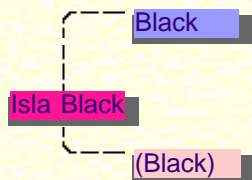

▼ Ancestor Pedigree Chart

Page last modified

♀ Isla Black

Isla's father is **Black** and her mother is **(Black)**. She had two brothers and a sister, named **Sirius**, **Phineas Nigellus** and **Elladora**. She is the second oldest of the four children.

▼ General Notes

Disowned for marrying Muggle Bob Higgens.

▼ Ancestor Pedigree Chart

♂ Details of Isla's family with Bob Higgens

Page last modified

♀ Lucretia Black

Lucretia was born in 1925. Lucretia's father was [Arcturus Black](#) and her mother is [Melania McMillan](#). Her paternal grandfather was [Sirius Black](#) and her paternal grandmother is [Hesper Gamp](#). She had a brother named [Orion](#). She was the older of the two children. She died at the age of 67 in 1992.