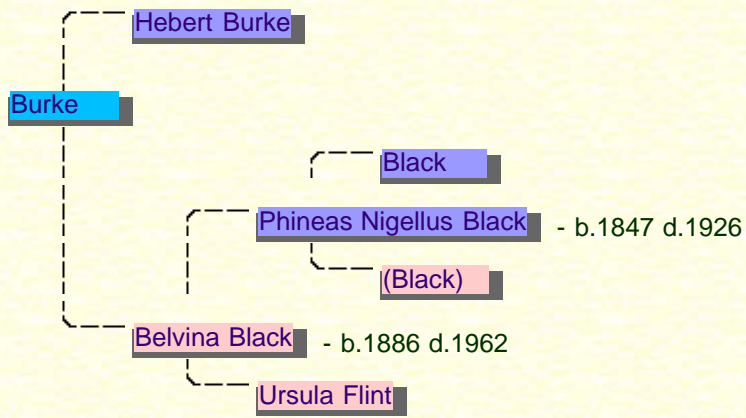

♂ Burke

Burke's father is [Hebert Burke](#) and his mother was [Belvina Black](#). His maternal grandfather was [Phineas Nigellus Black](#) and his maternal grandmother is [Ursula Flint](#). He has a brother and a sister, named [Burke](#) and [Burke](#).

▼ Ancestor Pedigree Chart

Page last modified