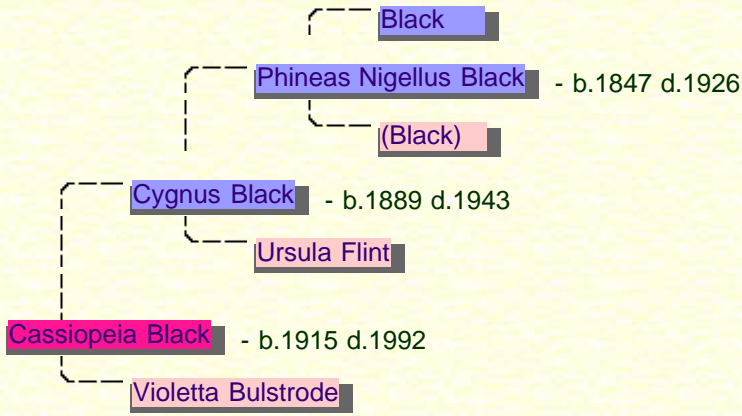

♀ Cassiopeia Black

Cassiopeia was born in 1915. Cassiopeia's father was [Cygnus Black](#) and her mother is [Violetta Bulstrode](#). Her paternal grandfather was [Phineas Nigellus Black](#) and her paternal grandmother is [Ursula Flint](#). She had two brothers and a sister, named [Pollux](#), [Marius](#) and [Dorea](#). She was the second oldest of the four children. She died at the age of 77 in 1992.

▼ Ancestor Pedigree Chart

▼ Individual Additional Information

▼ Other Attributes

Blood Purity | Pure blood