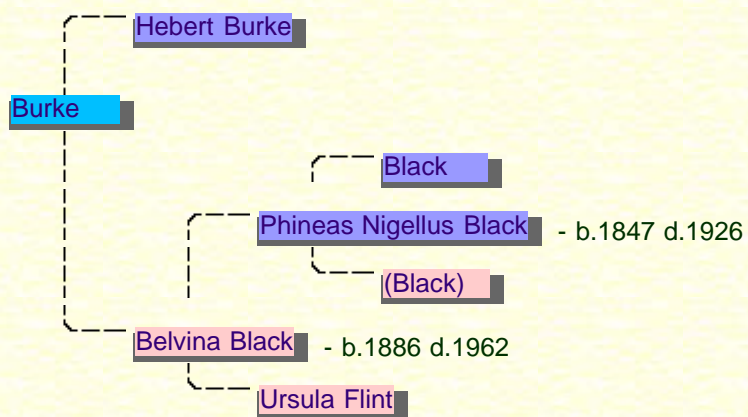

♂ Burke

Burke's father is [Hebert Burke](#) and his mother was [Belvina Black](#). His maternal grandfather was [Phineas Nigellus Black](#) and his maternal grandmother is [Ursula Flint](#). He has a brother and a sister, named [Burke](#) and [Burke](#).

▼ Ancestor Pedigree Chart

Page last modified