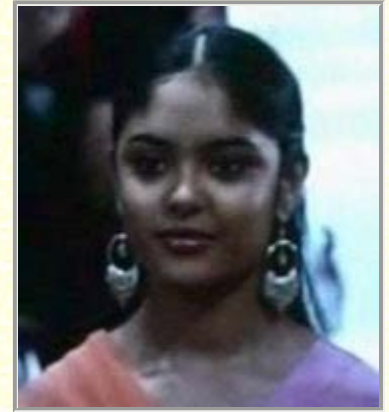

Padma Patil

General Notes

Identical twin sister to Parvati Patil in Gryffindor.

Education Details

Padma attended **Hogwarts** from 1991 to 1998.

Education Notes

She became a Ravenclaw prefect in her 5th year.

Individual Additional Information

Other Attributes

Allegiance	Dumbledore's Army
Film Portrayal	Afshan Azad
House	Ravenclaw

Padma Patil

Page last modified