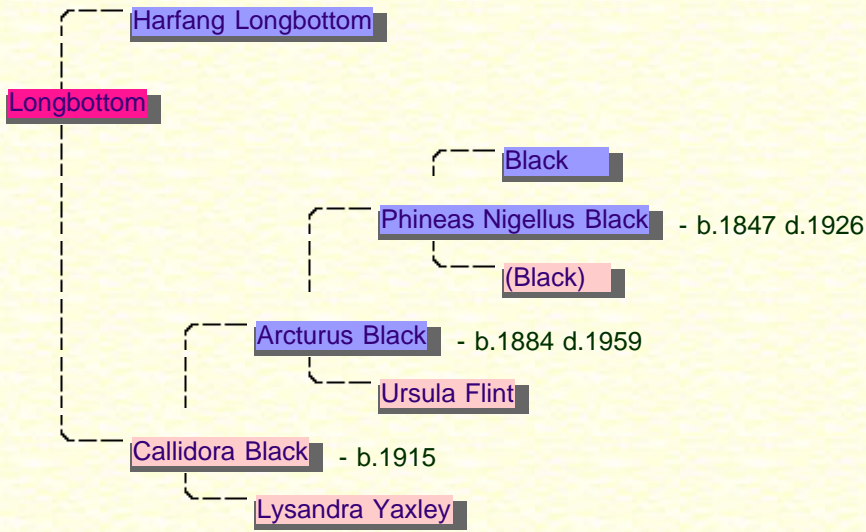

▼ Ancestor Pedigree Chart

▼ Individual Additional Information

▼ Other Attributes

Blood Purity Pure blood

Luna Lovegood

General Notes

Luna has straggly, waist-length dirty-blond hair and is described as having a dazed look on her face. Her eyes are described as "silvery" and "misty", which suggests they may be pale grey. They are also described as "protuberant", which adds to the peculiarity of her appearance.