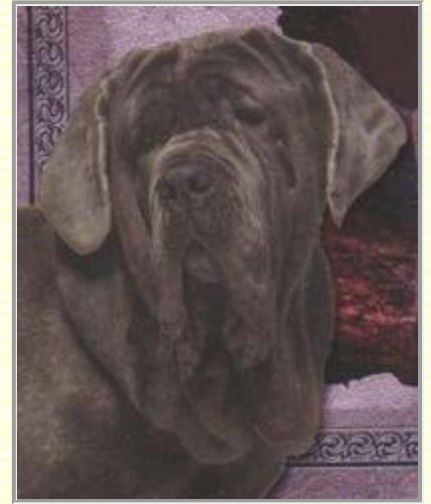

Fang

Birth Notes
Male dog

General Notes

Fang is a large boarhound who, aside from his enormous size, appears to be an entirely ordinary dog. While Fang's appearance is intimidating, he is, in Hagrid's words, "a bloody coward". Boisterous and loving with people he knows, he seems especially fond of Harry.

Connections & Relationships

Fang has an unspecified social relationship with [Rubeus Hagrid](#).

Fang

Page last modified