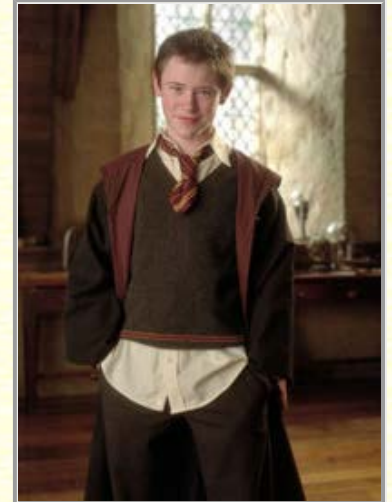

▼ *Picture References (1)*

Individual: [Seamus Finnigan](#)

Sirius Black

▼ *Technical Data*

Dimensions: 200x283 pixels (0.05 MegaPixels in total) Size: 30KB 72dpi 24 bpp, source file: <http://familytrees.genopro.com/Harry-Potter/pictures/Sirius-Black.jpg>