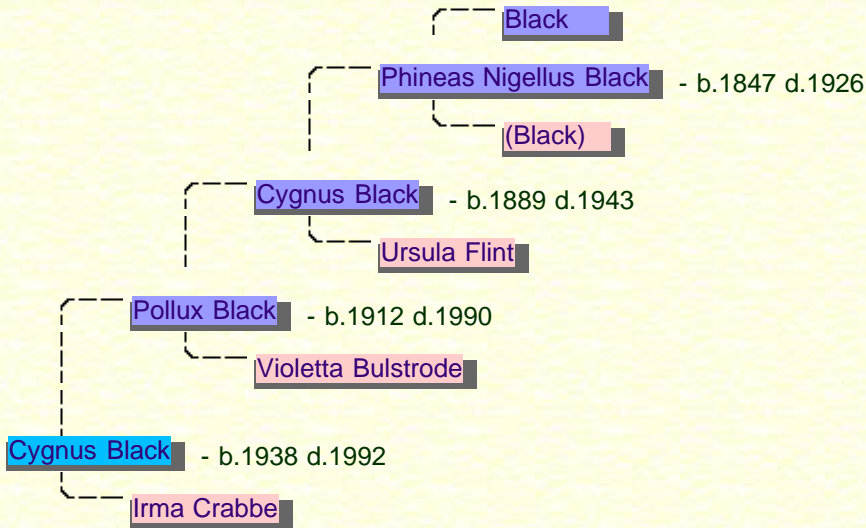

♂ Cygnus Black

Cygnus was born in 1938. Cygnus' father was **Pollux Black** and his mother is **Irma Crabbe**. His paternal grandfather was **Cygnus Black** and his paternal grandmother is **Violetta Bulstrode**. He had a brother and a sister, named **Alphard** and **Walburga**. He died at the age of 54 in 1992.

▼ Ancestor Pedigree Chart

▼ Individual Additional Information

▼ Other Attributes

Blood Purity | Pure blood

♀ Details of Cygnus' family with Druella Rosier