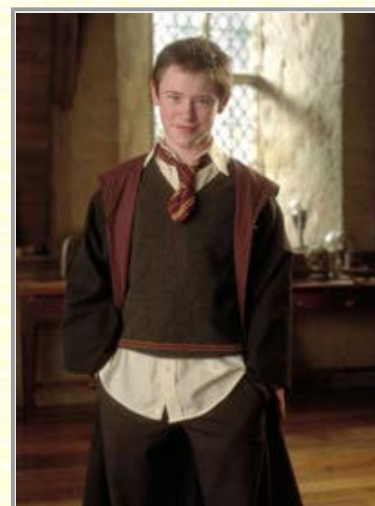

Picture Seamus Finnigan

Technical Data

Dimensions: 200x275 pixels (0.05 MegaPixels in total) Size: 13KB 100dpi 24 bpp, source file:
<http://familytrees.genopro.com/Harry-Potter/pictures/Seamus-Finnigan.jpg>

Picture References (1)

Individual: [Seamus Finnigan](#)