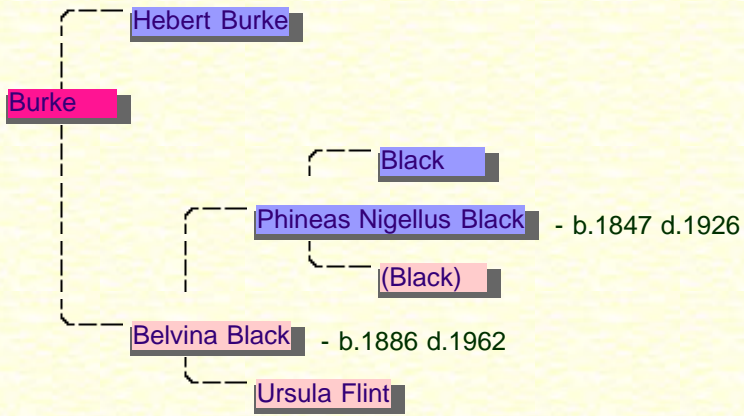

♀ Burke

Burke's father is [Hebert Burke](#) and her mother was [Belvina Black](#). Her maternal grandfather was [Phineas Nigellus Black](#) and her maternal grandmother is [Ursula Flint](#). She has two brothers named [Burke](#) and [Burke](#).

▼ Ancestor Pedigree Chart

Page last modified