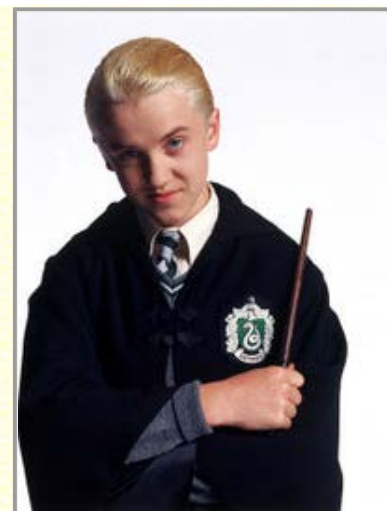

Draco Malfoy2

Technical Data

Dimensions: 200x334 pixels (0.06 MegaPixels in total) Size: 12KB 300dpi 24 bpp, source file:
<http://familytrees.genopro.com/Harry-Potter/pictures/Draco-Malfoy2.jpg>