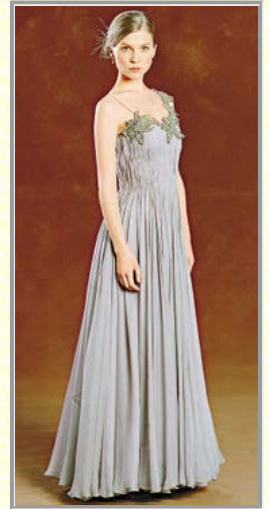

Picture References (1)

Individual: [Fleur Delacour](#)

Fleur Delacour2

Technical Data

Dimensions: 300x200 pixels (0.06 MegaPixels in total) Size: 16KB 100dpi 24 bpp, source file: <http://familytrees.genopro.com/Harry-Potter/pictures/Fleur-Delacour2.jpg>