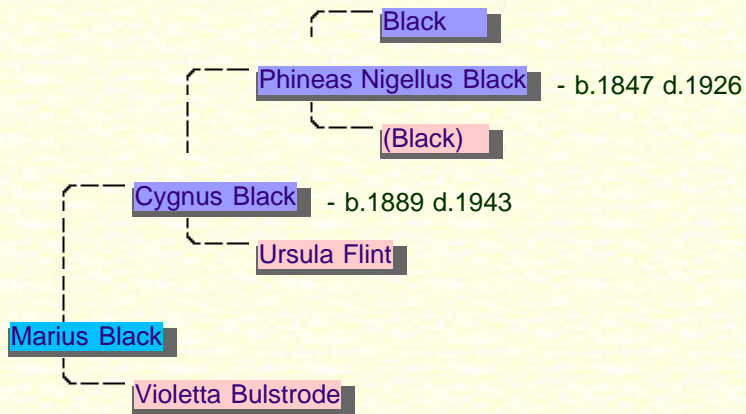

▼ Ancestor Pedigree Chart

▼ Individual Additional Information

▼ Other Attributes

Blood Purity Pure blood

♀♂ Details of Lucretia's family with Ignatus Prewett

♂ Lycoris Black

Lycoris was born in 1904. Lycoris' father was [Sirius Black](#) and his mother is [Hesper Gamp](#). His paternal grandfather was [Phineas Nigellus Black](#) and his paternal grandmother is [Ursula Flint](#). He had two brothers named [Arcturus](#) and [Regulus](#). He was the second oldest of the three children. He died at the age of 61 in 1965.

▼ Ancestor Pedigree Chart

▼ Individual Additional Information

▼ Other Attributes

| | |
|--------------|------------|
| Blood Purity | Pure blood |
|--------------|------------|

♂ Marius Black

Marius' father was [Cygnus Black](#) and his mother is [Violetta Bulstrode](#). His paternal grandfather was [Phineas Nigellus Black](#) and his paternal grandmother is [Ursula Flint](#). He had a brother and two sisters, named [Pollux](#), [Cassiopeia](#) and [Dorea](#). He is the second youngest of the four children.

General Notes

Disowned because he was a squib

Ancestor Pedigree Chart

Individual Additional Information

Other Attributes

Blood Purity

Pure blood squib

♀ Narcissa Black