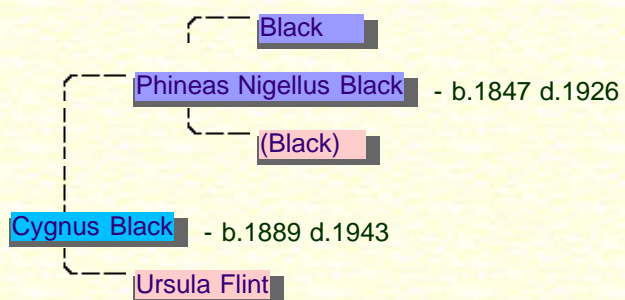

▼ Ancestor Pedigree Chart

▼ Individual Additional Information

▼ Other Attributes

Blood Purity | Pure blood

♀ Details of Charis' family with Caspar Crouch

♂ Cygnus Black

Cygnus was born in 1889. Cygnus' father was [Phineas Nigellus Black](#) and his mother is [Ursula Flint](#). His paternal grandparents are [Black](#) and [\(Black\)](#). He had three brothers and a sister, named [Sirius](#), [Phineas](#), [Arcturus](#) and [Belvina](#). He was the youngest of the five children. He died at the age of 54 in 1943.

▼ Ancestor Pedigree Chart

♀♂ Details of Cygnus' family with Violetta Bulstrode

Page last modified

♂ Cygnus Black

Cygnus was born in 1938. Cygnus' father was **Pollux Black** and his mother is **Irma Crabbe**. His paternal grandfather was **Cygnus Black** and his paternal grandmother is **Violetta Bulstrode**. He had a brother and a sister, named **Alphard** and **Walburga**. He died at the age of 54 in 1992.