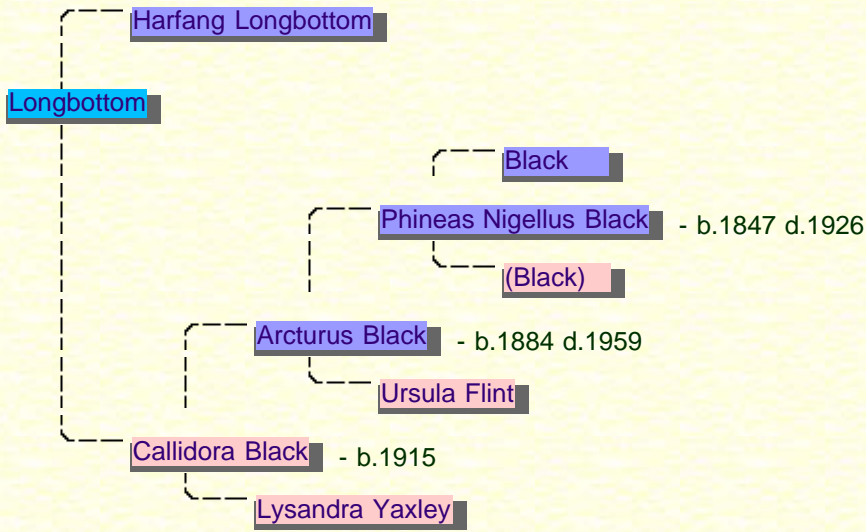

♂ Longbottom

Longbottom's father is Harfang Longbottom and his mother is Callidora Black. His maternal grandfather was Arcturus Black and his maternal grandmother is Lysandra Yaxley. He has a sister named Longbottom.

▼ Ancestor Pedigree Chart

▼ Individual Additional Information

▼ Other Attributes

Blood Purity Pure blood