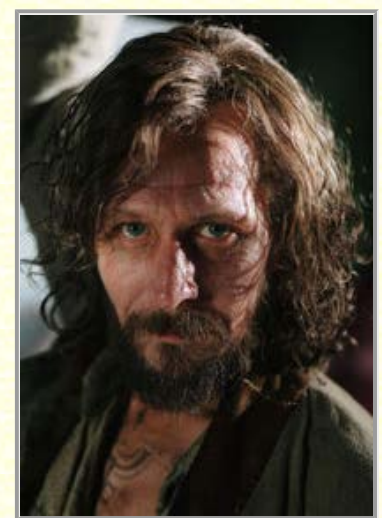

His later escape from prison led to the widest manhunt ever in the wizarding world (being the first person known to have escaped Azkaban, though in reality, he is second to Barty Crouch, Jr.), and he fled Europe for a time, only to return on Dumbledore's orders in The Order of the Phoenix, where he was forced to stay in his old family home, Grimmauld Place. It was impossible for The Order to reveal his location and prove him innocent for various reasons. His death at the end of The Order of the Phoenix, in the Ministry itself, led to Dumbledore explaining his story to the Minister of Magic. Tragically, Sirius was only recognized as innocent after his death.

Sirius Black