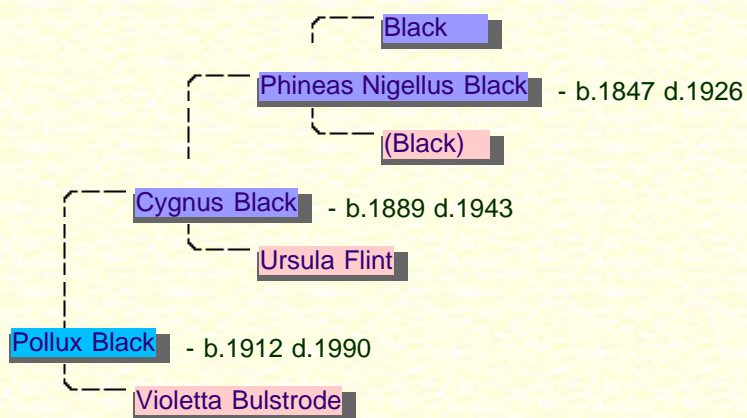

▼ Ancestor Pedigree Chart

▼ Individual Additional Information

▼ Other Attributes

| | |
|--------------|------------|
| Blood Purity | Pure blood |
|--------------|------------|

♀ Details of Pollux's family with Irma Crabbe