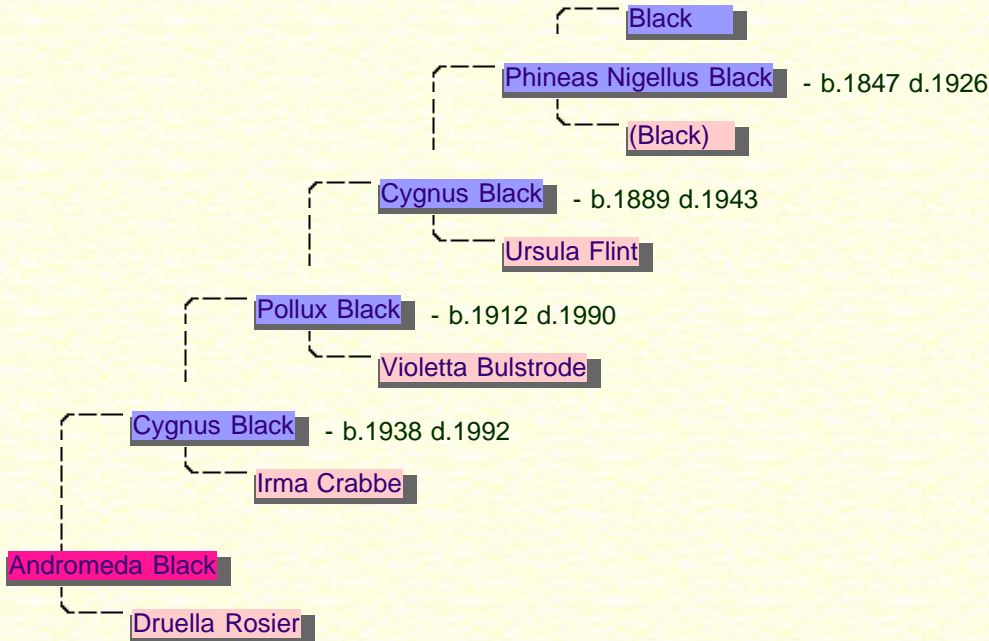

♀ Andromeda Black

Andromeda's father was [Cygnus Black](#) and her mother is [Druella Rosier](#). Her paternal grandfather was [Pollux Black](#) and her paternal grandmother is [Irma Crabbe](#). She has two sisters named [Bellatrix](#) and [Cissy](#). She is the second oldest of the three children.

▼ General Notes

Married Muggle Ted Tonks.

She has a talent for cleanliness that her husband and child do not share, and that she is responsible for giving her daughter the name "Nymphadora" (which Nymphadora hates, preferring to be known simply as "Tonks").

▼ Ancestor Pedigree Chart

▼ Individual Additional Information

▼ Other Attributes

Blood Purity	Pure blood
Allegiance	Order of the Phoenix
House	Slytherin

♀ Details of Andromeda's family with Ted Tonks