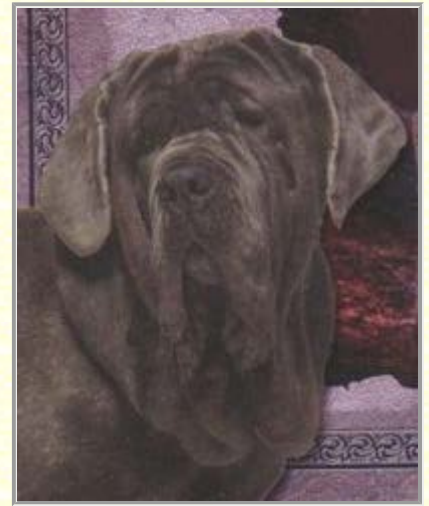

Fat Friar

Technical Data

Dimensions: 110x140 pixels (0.01 MegaPixels in total) Size: 4KB 96dpi 24 bpp, source file: <http://familytrees.genopro.com/Harry-Potter/pictures/Fat-Friar.jpg>

Picture References (1)

Individual: [Fat Friar](#)

Fawkes

Technical Data

Dimensions: 200x234 pixels (0.04 MegaPixels in total) Size: 56KB 72dpi 24 bpp, source file: <http://familytrees.genopro.com/Harry-Potter/pictures/Fawkes.jpg>

Picture References (1)

Individual: [Fawkes](#)

Filius Flitwick

Technical Data

Dimensions: 194x269 pixels (0.05 MegaPixels in total) Size: 30KB *96dpi 24 bpp, source file: <http://familytrees.genopro.com/Harry-Potter/pictures/Filius-Flitwick.jpg>

Picture References (1)

Individual: [Filius Flitwick](#)