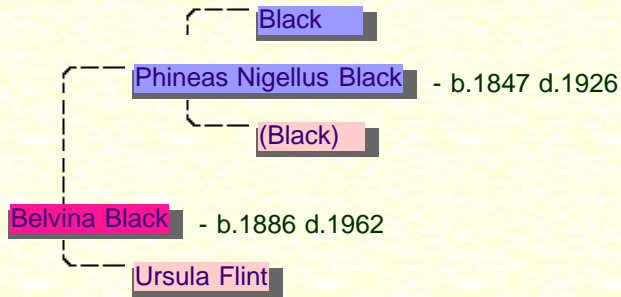

♀ Belvina Black

Belvina was born in 1886. Belvina's father was [Phineas Nigellus Black](#) and her mother is [Ursula Flint](#). Her paternal grandparents are [Black](#) and [(Black)](#). She had four brothers named [Sirius](#), [Phineas](#), [Arcturus](#) and [Cygnus](#). She was the second youngest of the five children. She died at the age of 76 in 1962.

▼ Ancestor Pedigree Chart

▼ Individual Additional Information

▼ Other Attributes

Blood Purity | Pure blood

♂ Details of Belvina's family with Hebert Burke