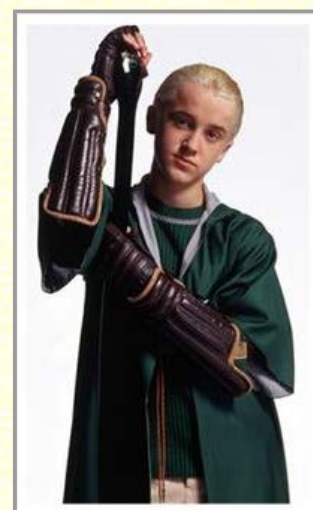

Picture References (1)

Individual: [Draco Malfoy](#)

Dudley Dursley

Technical Data

Dimensions: 200x166 pixels (0.03 MegaPixels in total) Size: 7KB 96dpi 24 bpp, source file:
<http://familytrees.genopro.com/Harry-Potter/pictures/Dudley-Dursley.jpg>