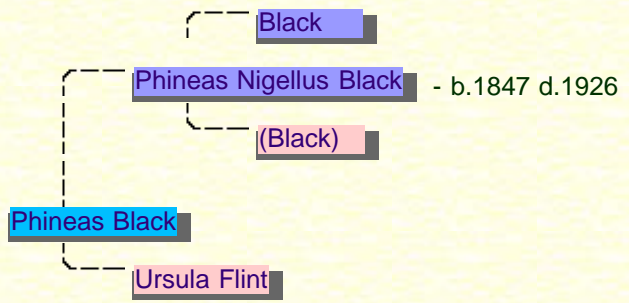

♂ Phineas Black

Phineas' father was [Phineas Nigellus Black](#) and his mother is [Ursula Flint](#). His paternal grandparents are [Black](#) and [(Black)](#). He had three brothers and a sister, named [Sirius](#), [Arcturus](#), [Cygnus](#) and [Belvina](#). He is the second oldest of the five children.

▼ General Notes

Supported muggle rights.

▼ Ancestor Pedigree Chart

▼ Individual Additional Information

▼ Other Attributes

Blood Purity | Pure blood