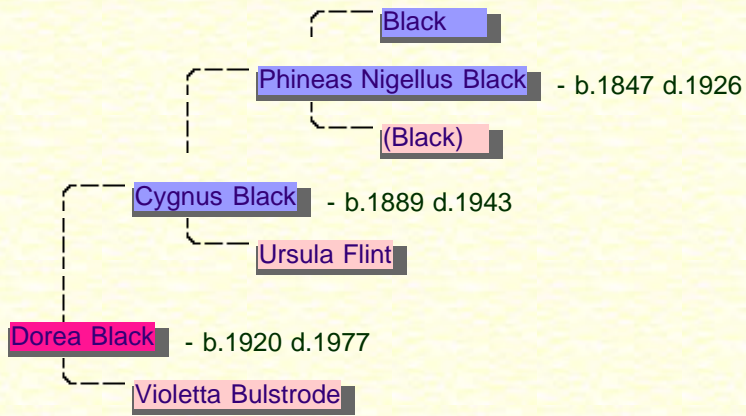

♀ Dorea Black

Dorea was born in 1920. Dorea's father was [Cygnus Black](#) and her mother is [Violetta Bulstrode](#). Her paternal grandfather was [Phineas Nigellus Black](#) and her paternal grandmother is [Ursula Flint](#). She had two brothers and a sister, named [Pollux](#), [Marius](#) and [Cassiopeia](#). She was the youngest of the four children. She died at the age of 57 in 1977.

▼ Ancestor Pedigree Chart

▼ Individual Additional Information

▼ Other Attributes

Blood Purity | Pure blood

♀ Details of Dorea's family with Charlus Potter