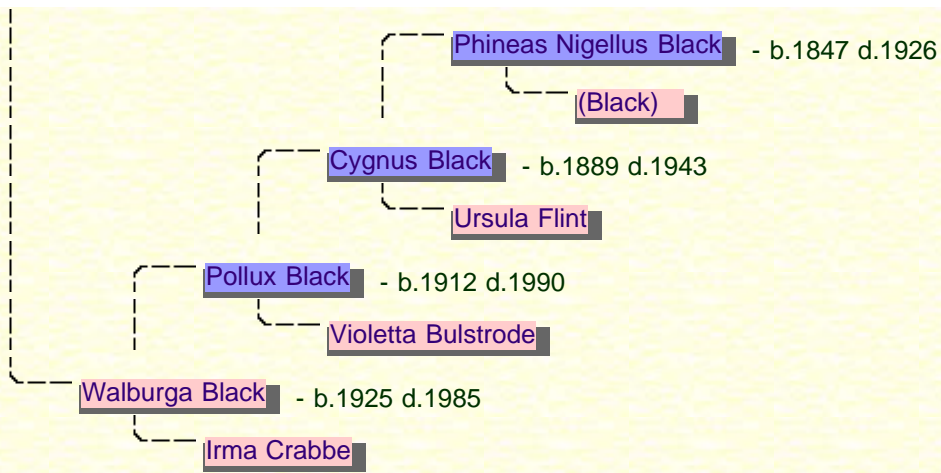

▼ **Individual Additional Information**

▼ **Other Attributes**

Blood Purity	Pure blood, Werewolf
Allegiance	Order of the Phoenix, Marauders
Film Portrayal	Gary Oldman (3-5)
House	Gryffindor