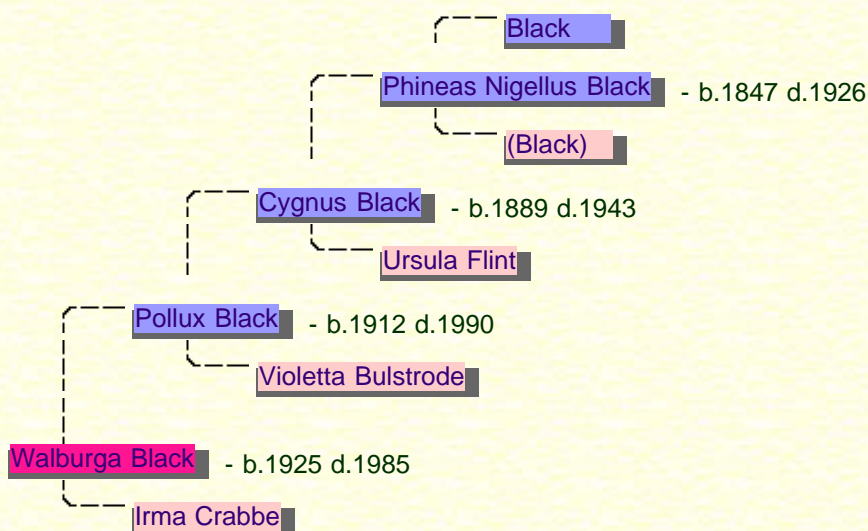

♀ Walburga Black

Walburga was born in 1925. Walburga's father was [Pollux Black](#) and her mother is [Irma Crabbe](#). Her paternal grandfather was [Cygnus Black](#) and her paternal grandmother is [Violetta Bulstrode](#). She had two brothers named [Cygnus](#) and [Alphard](#). She died at the age of 60 in 1985.

▼ Occupation Details

▼ Occupation Notes

She was the one who blasted "blood traitors" off the family tapestry.

▼ Ancestor Pedigree Chart

▼ Individual Additional Information

▼ Other Attributes

| | |
|--------------|--------------------|
| Blood Purity | Pure blood |
| Allegiance | The House of Black |
| House | Slytherin |