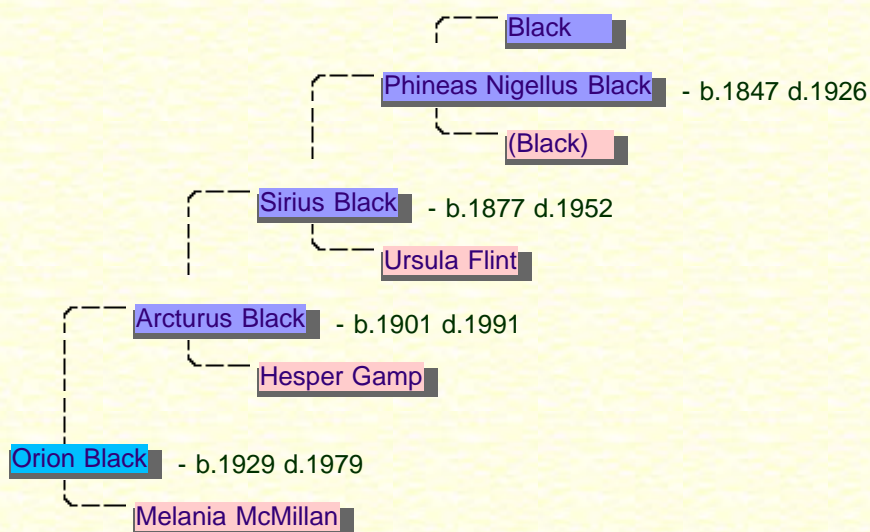

♂ Orion Black

Orion was born in 1929. Orion's father was [Arcturus Black](#) and his mother is [Melania McMillan](#). His paternal grandfather was [Sirius Black](#) and his paternal grandmother is [Hesper Gamp](#). He had a sister named [Lucretia](#). He was the younger of the two children. He died at the age of 50 in 1979.

▼ Ancestor Pedigree Chart

▼ Individual Additional Information

▼ Other Attributes

Blood Purity Pure blood

♀ Details of Orion's family with Walburga Black