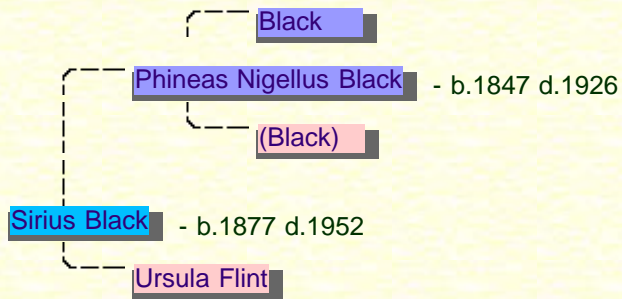

▼ Ancestor Pedigree Chart

▼ Individual Additional Information

▼ Other Attributes

Blood Purity | Pure blood

♂ Details of Sirius' family with Hesper Gamp

Page last modified

♂ Sirius Black

Sirius was born on August 7th, 1959. Sirius' father was [Orion Black](#) and his mother was [Walburga Black](#). His paternal grandfather was [Arcturus Black](#) and his paternal grandmother is [Melania McMillan](#); his maternal grandfather was [Pollux Black](#) and his maternal grandmother is [Irma Crabbe](#). He had a brother named [Regulus](#). He was the older of the two children. He died at the age of 36 in June 1996.