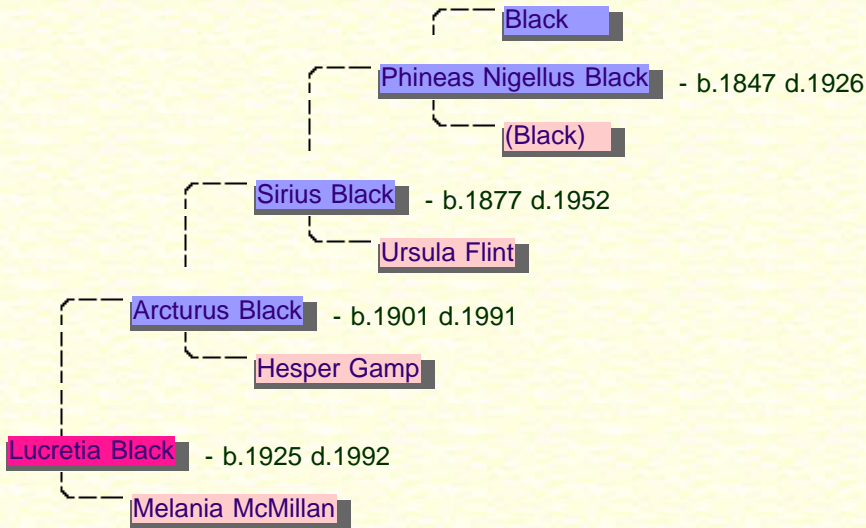

▼ Ancestor Pedigree Chart

Page last modified

♀ Isla Black

Isla's father is **Black** and her mother is **(Black)**. She had two brothers and a sister, named **Sirius**, **Phineas Nigellus** and **Elladora**. She is the second oldest of the four children.

▼ General Notes

Disowned for marrying Muggle Bob Higgens.

▼ Ancestor Pedigree Chart

♂ Details of Isla's family with Bob Higgens

Page last modified

♀ Lucretia Black

Lucretia was born in 1925. Lucretia's father was [Arcturus Black](#) and her mother is [Melania McMillan](#). Her paternal grandfather was [Sirius Black](#) and her paternal grandmother is [Hesper Gamp](#). She had a brother named [Orion](#). She was the older of the two children. She died at the age of 67 in 1992.

▼ Ancestor Pedigree Chart

▼ Individual Additional Information

▼ Other Attributes

Blood Purity Pure blood

♀♂ Details of Lucretia's family with Ignatus Prewett

♂ Lycoris Black

Lycoris was born in 1904. Lycoris' father was [Sirius Black](#) and his mother is [Hesper Gamp](#). His paternal grandfather was [Phineas Nigellus Black](#) and his paternal grandmother is [Ursula Flint](#). He had two brothers named [Arcturus](#) and [Regulus](#). He was the second oldest of the three children. He died at the age of 61 in 1965.