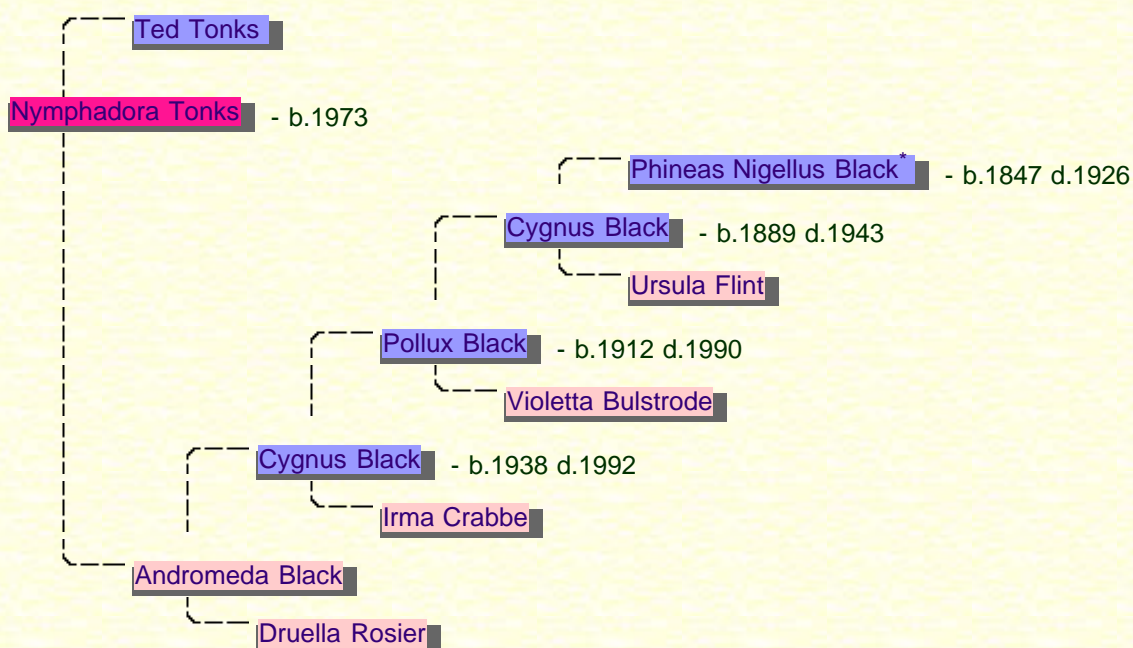

Ancestor Pedigree Chart

*There are earlier generations for the ancestor(s) indicated. See their page(s) for details (click name)

Individual Additional Information

Other Attributes

| | |
|----------------|----------------------|
| Blood Purity | Half-blood |
| Allegiance | Order of the Phoenix |
| Film Portrayal | Natalia Tena |