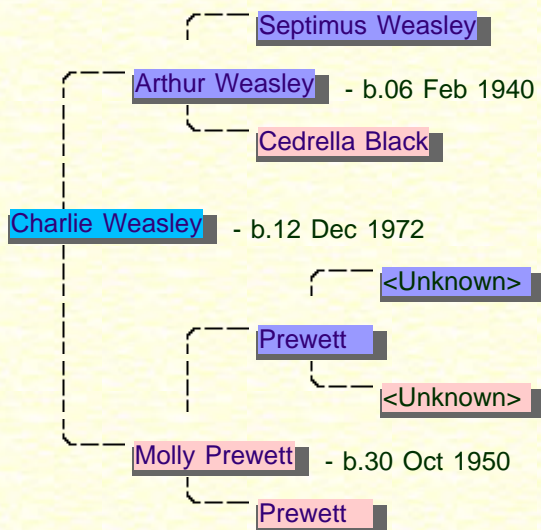

♂ Charlie Weasley

Charles, known as Charlie, was born on December 12th, 1972. Charlie's father is [Arthur Weasley](#) and his mother is [Molly Prewett](#). His paternal grandparents are [Septimus Weasley](#) and [Cedrella Black](#); his maternal grandparents are [Prewett](#) and [Prewett](#). He has five brothers and a sister, named [Bill](#), [Percy](#), [Fred](#), [George](#), [Ron](#) and [Ginny](#).

General Notes

Is described as having broad, good-natured, weather-beaten face with so many freckles that it looks almost tanned. Charlie's build, like his twin brothers Fred and George, is shorter and stockier than Percy and Ron's, who are long and lanky.

Education Details

Charlie attended [Hogwarts](#) from 1984 to 1991.

Education Notes

He was a prefect and Quidditch Captain in which he was a legendary Seeker for Gryffindor Quidditch team.

Occupation Details

Charlie's occupation was Works with dragons in [Romania](#).

Connections & Relationships

Charlie has an unspecified social relationship with [Norbert](#).

Ancestor Pedigree Chart

Individual Additional Information

Other Attributes

Blood Purity	Pure blood
Allegiance	Order of the Phoenix
Film Portrayal	Alex Crockford (cameo)
House	Gryffindor