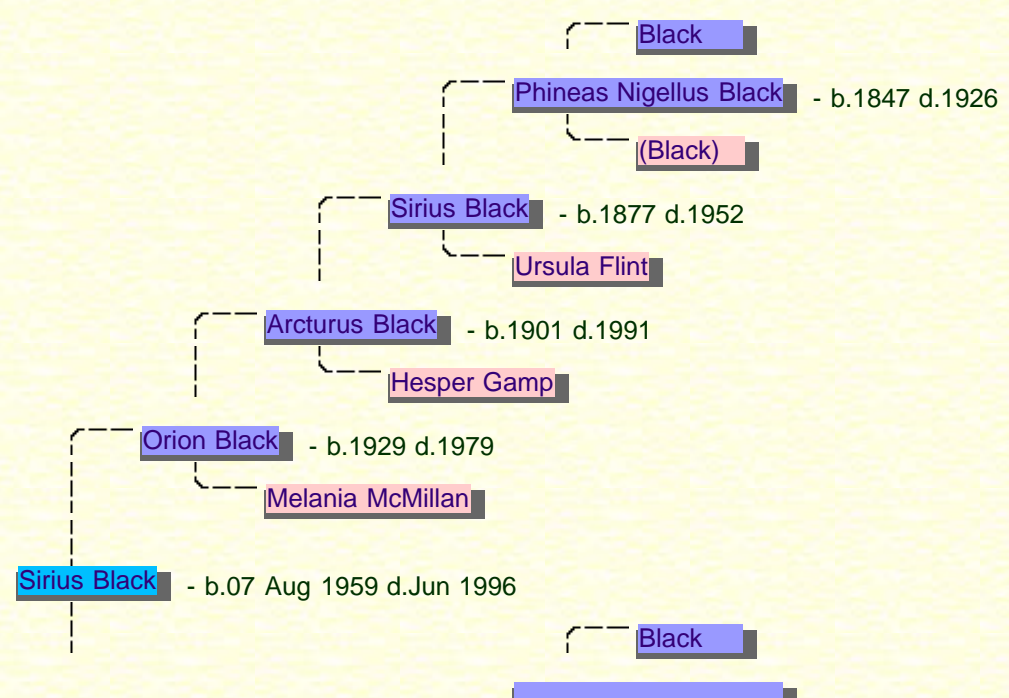

▼ Ancestor Pedigree Chart