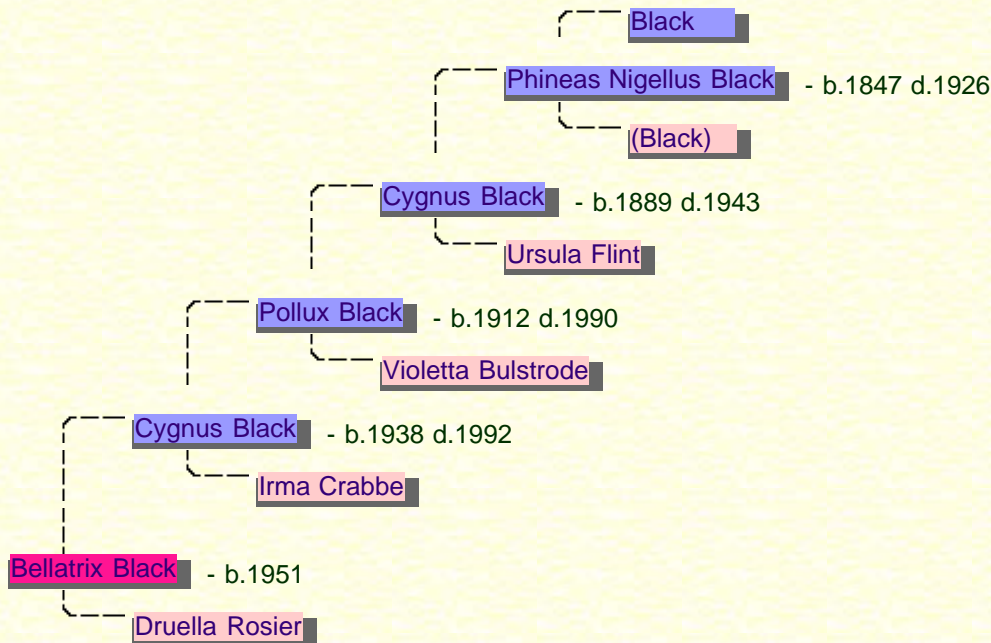

▼ Ancestor Pedigree Chart

▼ Individual Additional Information

▼ Other Attributes

Blood Purity | Pure blood

♀ Details of Arcturus' family with Lysandra Yaxley

Page last modified

♂ Arcturus Black

Arcturus was born in 1901. Arcturus' father was [Sirius Black](#) and his mother is [Hesper Gamp](#). His paternal grandfather was [Phineas Nigellus Black](#) and his paternal grandmother is [Ursula Flint](#). He had two brothers named [Lycoris](#) and [Regulus](#). He was the oldest of the three children. He died at the age of 90 in 1991.

▼ Ancestor Pedigree Chart

▼ Individual Additional Information

▼ Other Attributes

- Blood Purity
- Pure blood

♀ Details of Arcturus' family with Melania McMillan

Bellatrix Black

Bellatrix was born in 1951. Bellatrix's father was [Cygnus Black](#) and her mother is [Druella Rosier](#). Her paternal grandfather was [Pollux Black](#) and her paternal grandmother is [Irma Crabbe](#). She has two sisters named [Andromeda](#) and [Cissy](#). She is the oldest of the three children.

General Notes

Black hair, dark eyes, heavy lidded

Ancestor Pedigree Chart

Individual Additional Information

Other Attributes

| | |
|----------------|-------------------|
| Blood Purity | Pure blood |
| Allegiance | Death Eaters |
| Film Portrayal | Helen McCrory (5) |
| House | Slytherin |

Details of Bellatrix's family with Rodolphus Lestrange

♀ Belvina Black

Belvina was born in 1886. Belvina's father was [Phineas Nigellus Black](#) and her mother is [Ursula Flint](#). Her paternal grandparents are [Black](#) and [\(Black\)](#). She had four brothers named [Sirius](#), [Phineas](#), [Arcturus](#) and [Cygnus](#). She was the second youngest of the five children. She died at the age of 76 in 1962.