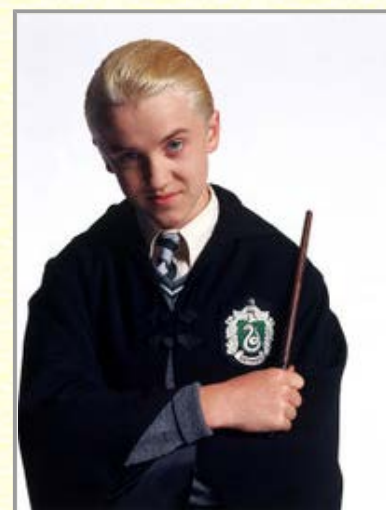

Picture Draco Malfoy

Technical Data

Dimensions: 200x268 pixels (0.05 MegaPixels in total) Size: 11KB 100dpi 24 bpp, source file:
<http://familytrees.genopro.com/Harry-Potter/pictures/Draco-Malfoy.jpg>

Picture References (1)

Individual: [Draco Malfoy](#)