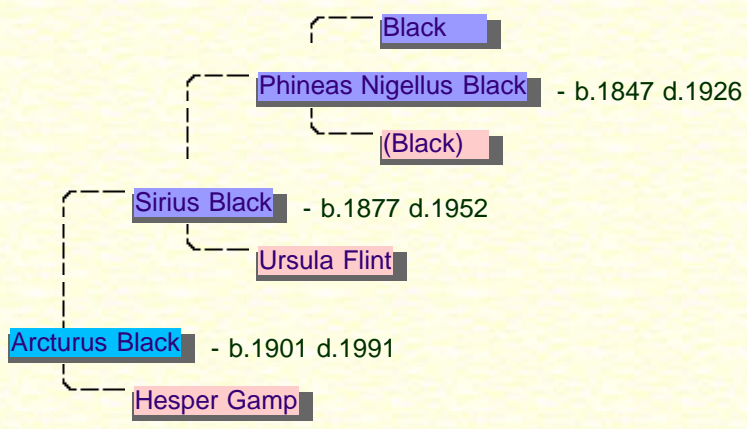

▼ Ancestor Pedigree Chart

▼ Individual Additional Information

▼ Other Attributes

Blood Purity | Pure blood

♀ Details of Arcturus' family with Lysandra Yaxley

Page last modified

♂ Arcturus Black

Arcturus was born in 1901. Arcturus' father was [Sirius Black](#) and his mother is [Hesper Gamp](#). His paternal grandfather was [Phineas Nigellus Black](#) and his paternal grandmother is [Ursula Flint](#). He had two brothers named [Lycoris](#) and [Regulus](#). He was the oldest of the three children. He died at the age of 90 in 1991.

▼ Ancestor Pedigree Chart

▼ Individual Additional Information

▼ Other Attributes

- Blood Purity
- Pure blood

♀ Details of Arcturus' family with Melania McMillan

Bellatrix Black

Bellatrix was born in 1951. Bellatrix's father was [Cygnus Black](#) and her mother is [Druella Rosier](#). Her paternal grandfather was [Pollux Black](#) and her paternal grandmother is [Irma Crabbe](#). She has two sisters named [Andromeda](#) and [Cissy](#). She is the oldest of the three children.