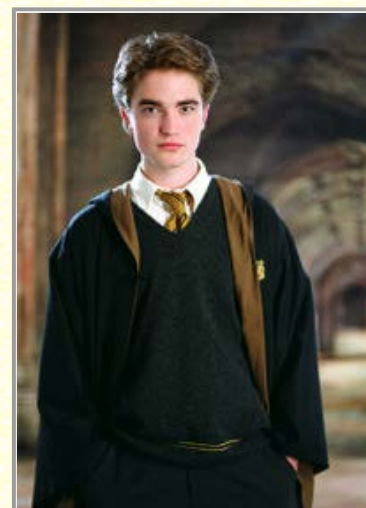

Picture Cedric Diggory

Technical Data

Dimensions: 200x284 pixels (0.05 MegaPixels in total) Size: 14KB 100dpi 24 bpp, source file:
<http://familytrees.genopro.com/Harry-Potter/pictures/Cedric-Diggory.jpg>

Picture References (1)

Individual: [Cedric Diggory](#)