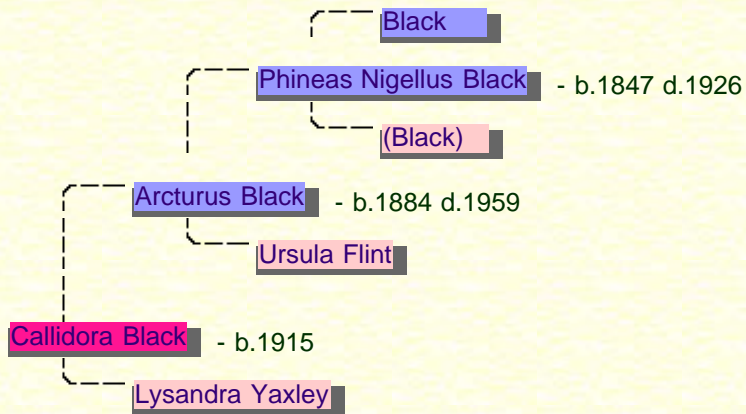

♀ Callidora Black

Callidora was born in 1915. Callidora's father was [Arcturus Black](#) and her mother is [Lysandra Yaxley](#). Her paternal grandfather was [Phineas Nigellus Black](#) and her paternal grandmother is [Ursula Flint](#). She had two sisters named [Cedrella](#) and [Charis](#). She is the oldest of the three children.

▼ Ancestor Pedigree Chart

▼ Individual Additional Information

▼ Other Attributes

Blood Purity	Pure blood

♀ Details of Callidora's family with Harfang Longbottom