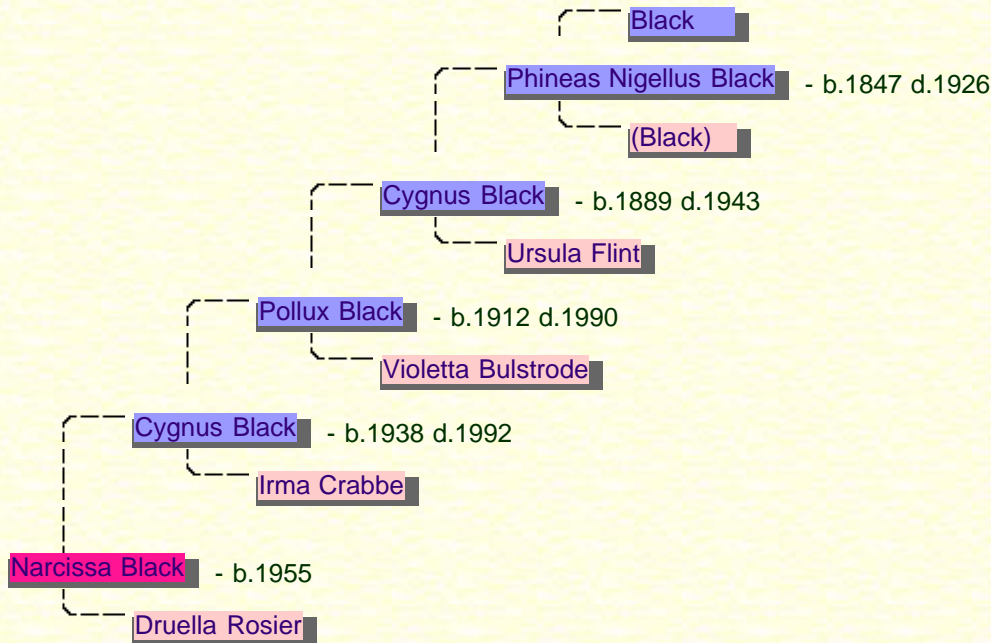

♀ Narcissa Black

Narcissa, known as Cissy, was born in 1955. Cissy's father was [Cygnus Black](#) and her mother is [Druella Rosier](#). Her paternal grandfather was [Pollux Black](#) and her paternal grandmother is [Irma Crabbe](#). She has two sisters named [Bellatrix](#) and [Andromeda](#). She is the youngest of the three children.

▼ General Notes

Blonde and blue-eyed. Her nickname, at least to her sister Bellatrix, is "Cissy". She is described as having the habit of wrinkling her nose to appear disgusted around those of non-pureblood ancestry. Her snobbishness mars her beauty.

▼ Ancestor Pedigree Chart

▼ Individual Additional Information

▼ Other Attributes

Blood Purity	Pure blood
Allegiance	Death Eaters
House	Slytherin

♀ Details of Cissy's family with Lucius Malfoy