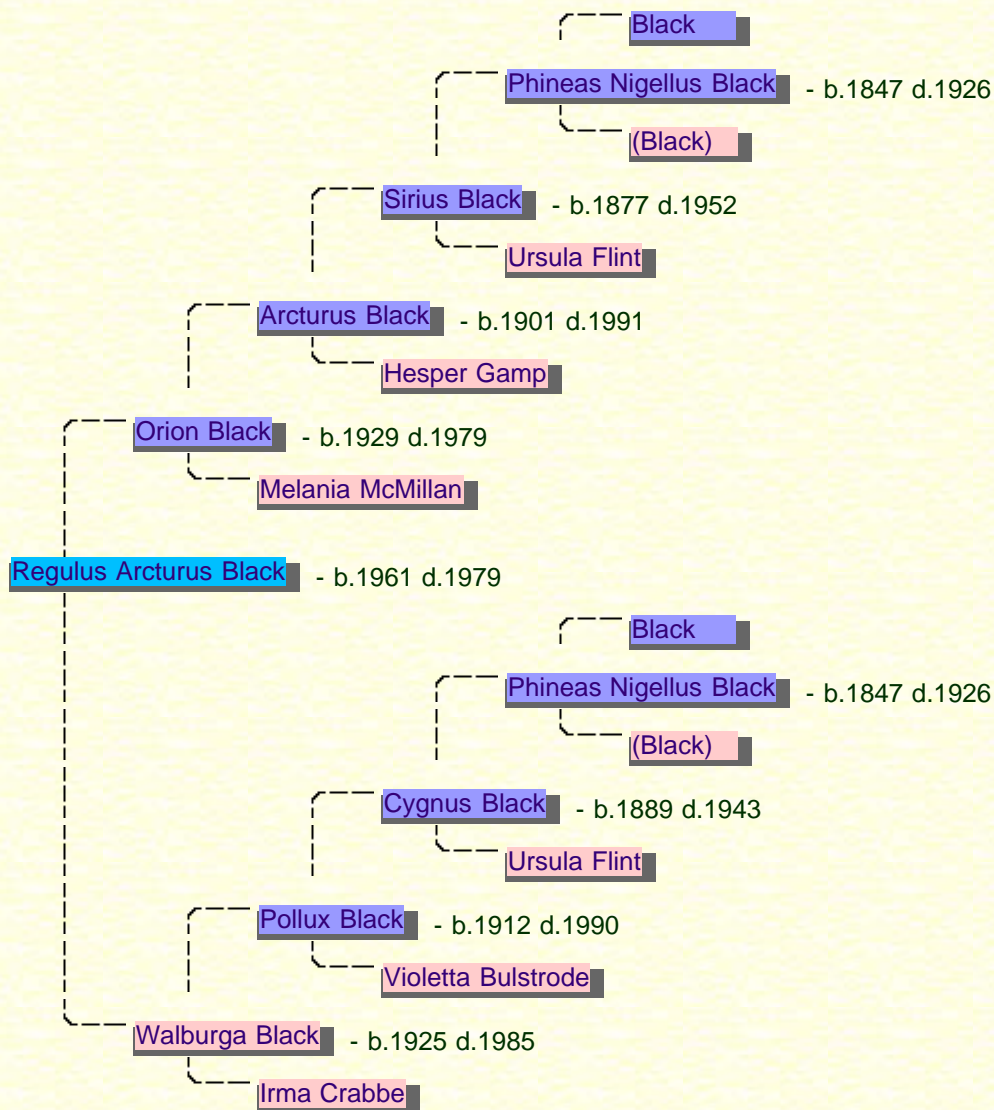

♂ Regulus Arcturus Black

Regulus was born in 1961. Regulus' father was [Orion Black](#) and his mother was [Walburga Black](#). His paternal grandfather was [Arcturus Black](#) and his paternal grandmother is [Melania McMillan](#); his maternal grandfather was [Pollux Black](#) and his maternal grandmother is [Irma Crabbe](#). He had a brother named [Sirius](#). He was the younger of the two children. He died due to murder / assassination, Murdered by Voldemort or on Voldemort's orders when he wanted out of the Death Eaters, at the age of 18 in 1979.

▼ General Notes

Could be the person who signed the locket containing a message signed with the initials R.A.B.

▼ Ancestor Pedigree Chart

▼ Individual Additional Information

▼ Other Attributes

Blood Purity	Pure blood
Allegiance	Formely Death Eaters
House	Slytherin