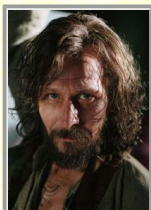

♂️ Orion Black & Walburga Black

Orion and Walburga were married. They had two sons named Sirius and Regulus.

▼ Personal Details

♂️ Orion Black

Orion was born in 1929. He died at the age of 50 in 1979.

♀️ Walburga Black

Walburga was born in 1925. She died at the age of 60 in 1985.

▼ Children

♂️ Sirius Black

Sirius Black

Sirius was born on August 7th, 1959. He died at the age of 36 in June 1996.

♂️ Regulus Arcturus Black

Regulus was born in 1961. He died due to murder / assassination, Murdered by Voldemort or on Voldemort's orders when he wanted out of the Death Eaters, at the age of 18 in 1979.