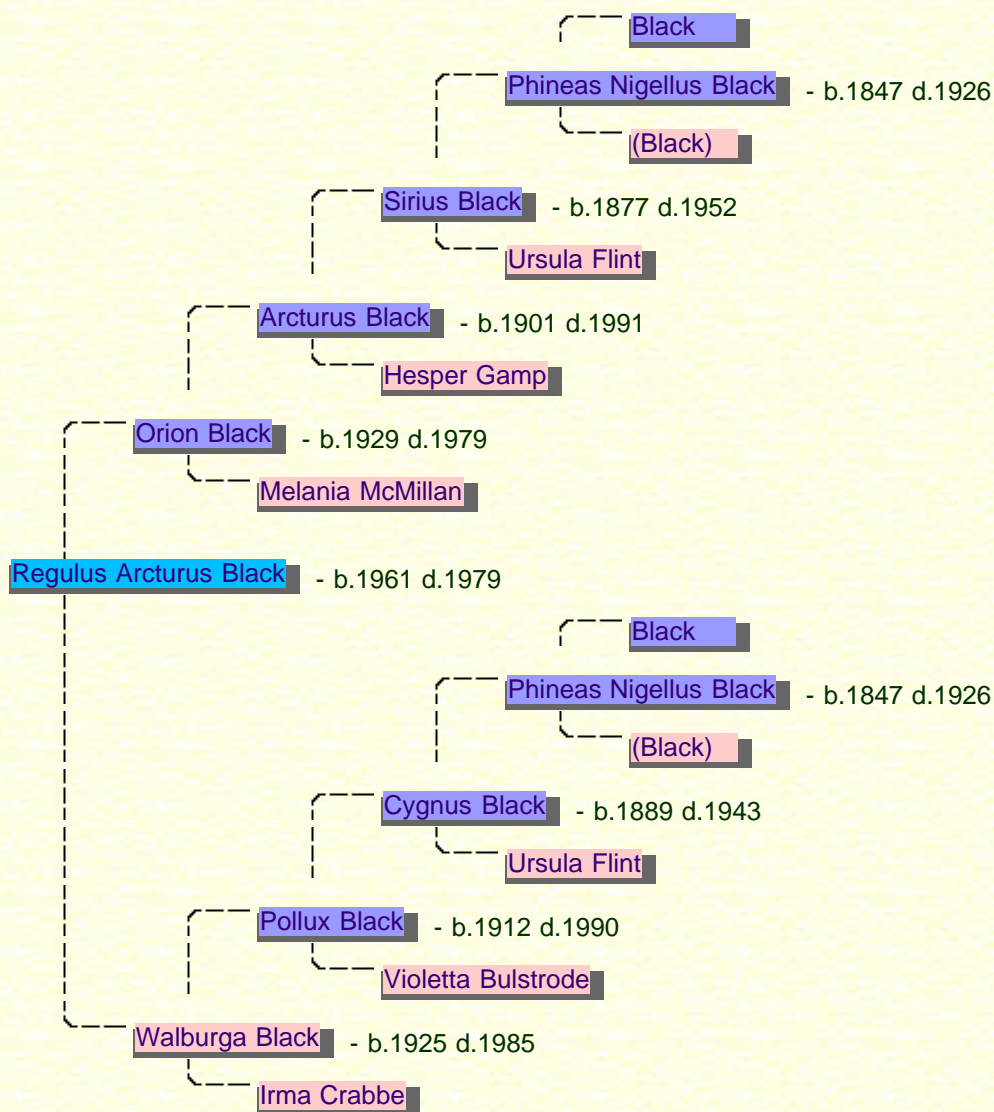

♂ Regulus Arcturus Black

Regulus was born in 1961. Regulus' father was [Orion Black](#) and his mother was [Walburga Black](#). His paternal grandfather was [Arcturus Black](#) and his paternal grandmother is [Melania McMillan](#); his maternal grandfather was [Pollux Black](#) and his maternal grandmother is [Irma Crabbe](#). He had a brother named [Sirius](#). He was the younger of the two children. He died due to murder / assassination, Murdered by Voldemort or on Voldemort's orders when he wanted out of the Death Eaters, at the age of 18 in 1979.

▼ General Notes

Could be the person who signed the locket containing a message signed with the initials R.A.B.

▼ Ancestor Pedigree Chart

▼ Individual Additional Information

▼ Other Attributes

Blood Purity	Pure blood
Allegiance	Formely Death Eaters
House	Slytherin