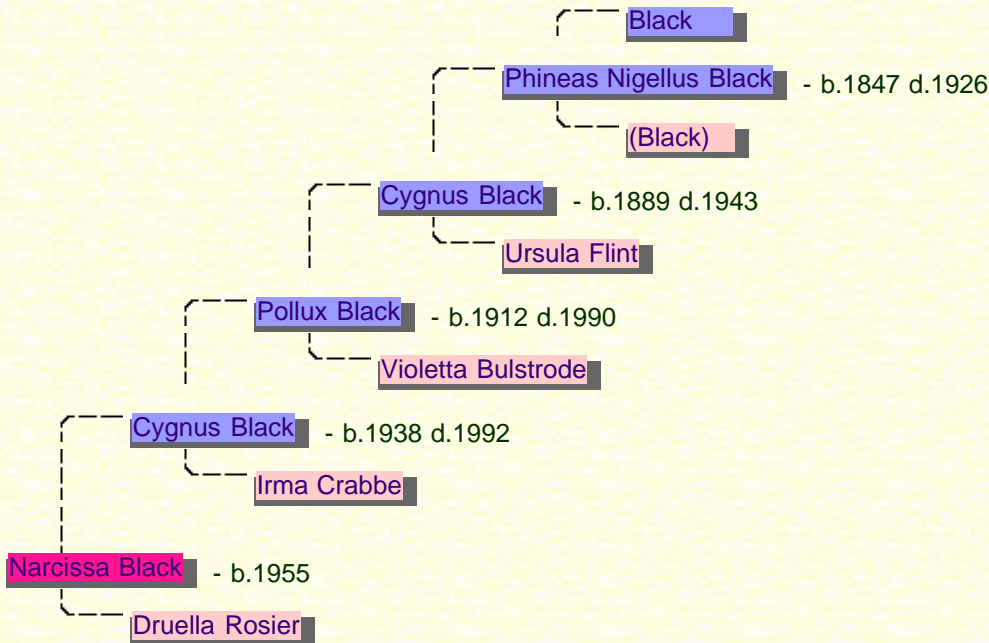

♀ Narcissa Black

Narcissa, known as Cissy, was born in 1955. Cissy's father was [Cygnus Black](#) and her mother is [Druella Rosier](#). Her paternal grandfather was [Pollux Black](#) and her paternal grandmother is [Irma Crabbe](#). She has two sisters named [Bellatrix](#) and [Andromeda](#). She is the youngest of the three children.

▼ General Notes

Blonde and blue-eyed. Her nickname, at least to her sister Bellatrix, is "Cissy". She is described as having the habit of wrinkling her nose to appear disgusted around those of non-pureblood ancestry. Her snobbishness mars her beauty.

▼ Ancestor Pedigree Chart

▼ Individual Additional Information

▼ Other Attributes

Blood Purity	Pure blood
Allegiance	Death Eaters
House	Slytherin

♀ Details of Cissy's family with Lucius Malfoy