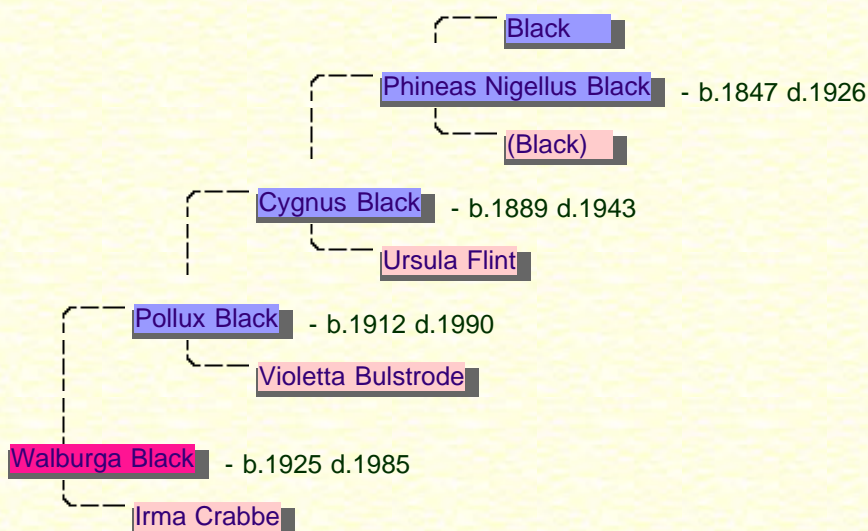

♀ Walburga Black

Walburga was born in 1925. Walburga's father was [Pollux Black](#) and her mother is [Irma Crabbe](#). Her paternal grandfather was [Cygnus Black](#) and her paternal grandmother is [Violetta Bulstrode](#). She had two brothers named [Cygnus](#) and [Alphard](#). She died at the age of 60 in 1985.

▼ General Notes

Her hair was grey and messy, her eyes popping and rolling.

She died in 1985, but her portrait remained at 12 Grimmauld Place, where it screamed insults at the various members of The Order of the Phoenix, including her son Sirius, after they made the house their headquarters. In the portrait she appears as an hysterical woman in a black cap whose eyes are rolling and whose yellow-skinned face is stretched taught. Her unpleasant appearance may be more the result of her unpleasant attitude than of the natural aging process.

▼ Occupation Details

▼ Occupation Notes

She was the one who blasted "blood traitors" off the family tapestry.

▼ Ancestor Pedigree Chart

▼ Individual Additional Information

▼ Other Attributes

Blood Purity	Pure blood
Allegiance	The House of Black
House	Slytherin

♀ Details of Walburga's family with Orion Black