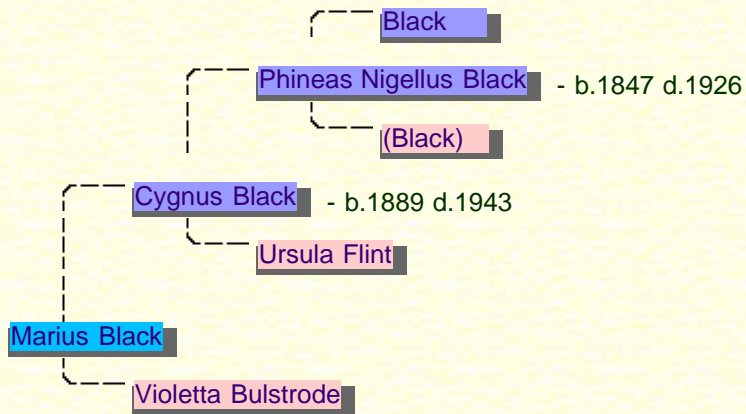

♂ Marius Black

Marius' father was [Cygnus Black](#) and his mother is [Violetta Bulstrode](#). His paternal grandfather was [Phineas Nigellus Black](#) and his paternal grandmother is [Ursula Flint](#). He had a brother and two sisters, named [Pollux](#), [Cassiopeia](#) and [Dorea](#). He is the second youngest of the four children.

General Notes

Disowned because he was a squib

Ancestor Pedigree Chart

Individual Additional Information

Other Attributes

Blood Purity

Pure blood squib