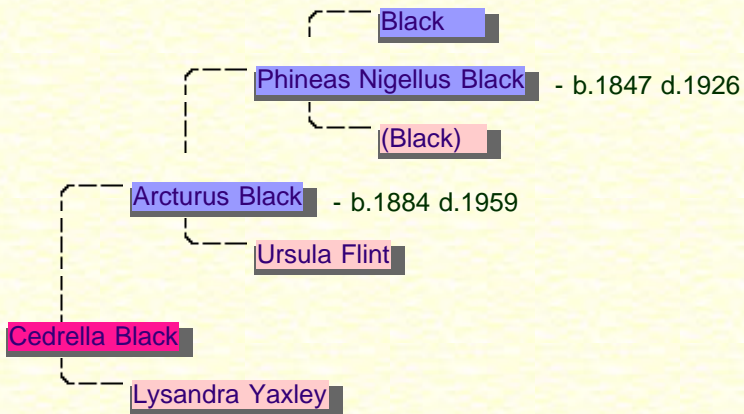

♀ Cedrella Black

Cedrella's father was [Arcturus Black](#) and her mother is [Lysandra Yaxley](#). Her paternal grandfather was [Phineas Nigellus Black](#) and her paternal grandmother is [Ursula Flint](#). She had two sisters named [Callidora](#) and [Charis](#). She is the second oldest of the three children.

▼ General Notes

Disowned because she married Septimus Weasley.

▼ Ancestor Pedigree Chart

▼ Individual Additional Information

▼ Other Attributes

Blood Purity | Pure blood

♀ Details of Cedrella's family with Septimus Weasley