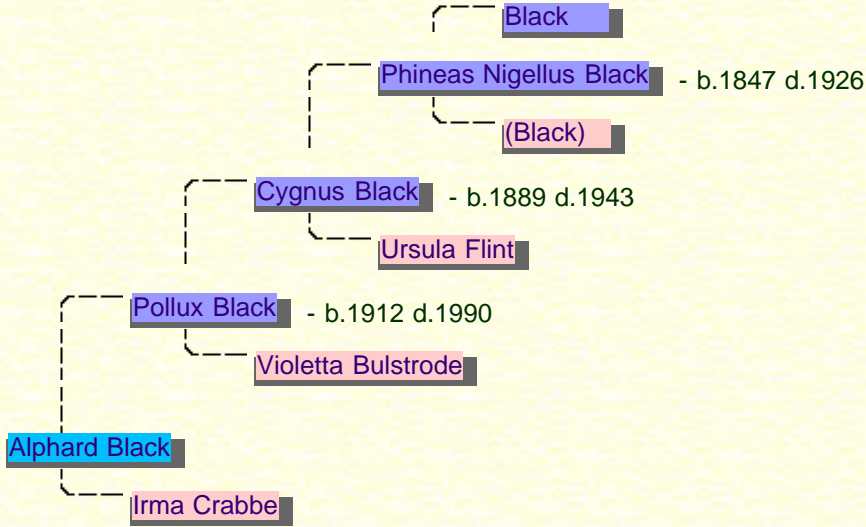

♂ Alphard Black

Alphard's father was [Pollux Black](#) and his mother is [Irma Crabbe](#). His paternal grandfather was [Cygnus Black](#) and his paternal grandmother is [Violetta Bulstrode](#). He had a brother and a sister, named [Cygnus](#) and [Walburga](#).

▼ General Notes

Disowned because he gave gold to his runaway nephew (Sirius).

▼ Ancestor Pedigree Chart

▼ Individual Additional Information

▼ Other Attributes

Blood Purity | Pure blood