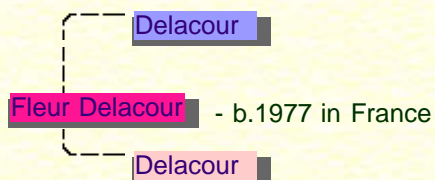

Ancestor Pedigree Chart

Individual Additional Information

Other Attributes

Blood Purity	Quarter-Veela
Allegiance	Order of the Phoenix
Film Portrayal	Clémence Poésy

Details of Fleur's family with [Bill Weasley](#)

Page last modified