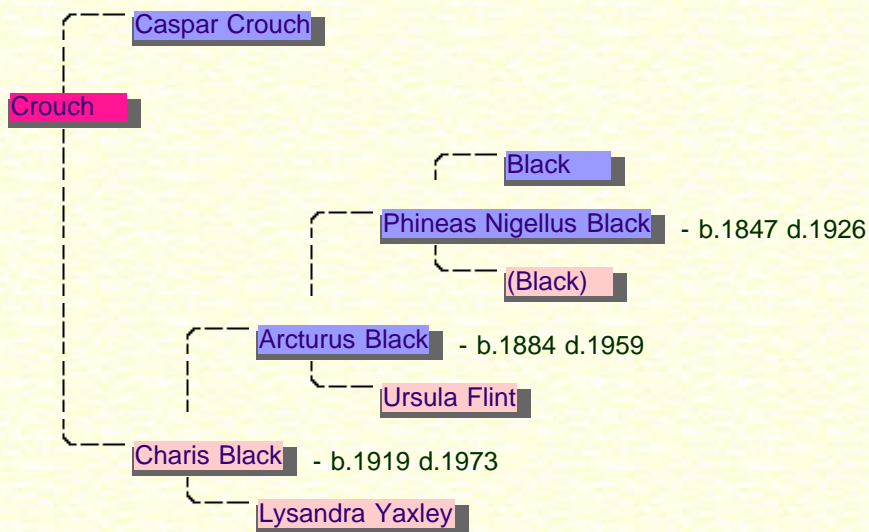

♀ Crouch

Crouch's father is [Caspar Crouch](#) and her mother was [Charis Black](#). Her maternal grandfather was [Arcturus Black](#) and her maternal grandmother is [Lysandra Yaxley](#). She has a brother named [Crouch](#).

▼ Ancestor Pedigree Chart

▼ Individual Additional Information

▼ Other Attributes