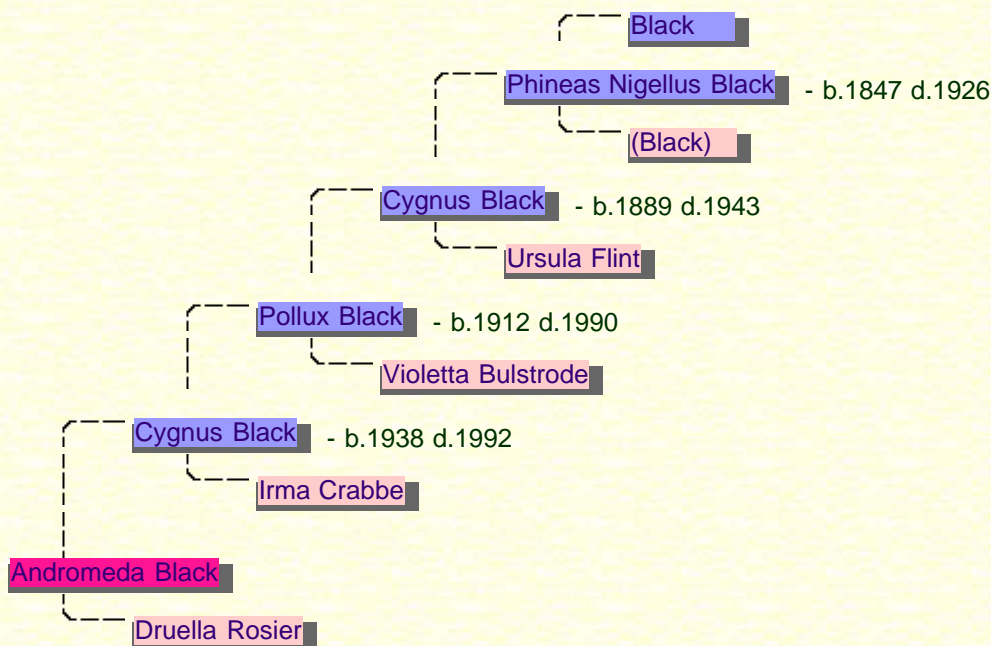

♀ Andromeda Black

Andromeda's father was [Cygnus Black](#) and her mother is [Druella Rosier](#). Her paternal grandfather was [Pollux Black](#) and her paternal grandmother is [Irma Crabbe](#). She has two sisters named [Bellatrix](#) and [Cissy](#). She is the second oldest of the three children.

▼ General Notes

Married Muggle Ted Tonks.

She has a talent for cleanliness that her husband and child do not share, and that she is responsible for giving her daughter the name "Nymphadora" (which Nymphadora hates, preferring to be known simply as "Tonks").

▼ Ancestor Pedigree Chart

▼ Individual Additional Information

▼ Other Attributes

Blood Purity	Pure blood
Allegiance	Order of the Phoenix
House	Slytherin

♀ Details of Andromeda's family with Ted Tonks