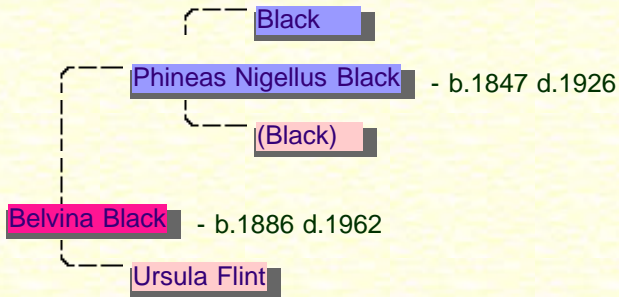

♀ Belvina Black

Belvina was born in 1886. Belvina's father was [Phineas Nigellus Black](#) and her mother is [Ursula Flint](#). Her paternal grandparents are [Black](#) and [(Black)](#). She had four brothers named [Sirius](#), [Phineas](#), [Arcturus](#) and [Cygnus](#). She was the second youngest of the five children. She died at the age of 76 in 1962.

▼ Ancestor Pedigree Chart

▼ Individual Additional Information

▼ Other Attributes

Blood Purity | Pure blood

♂ Details of Belvina's family with Hebert Burke