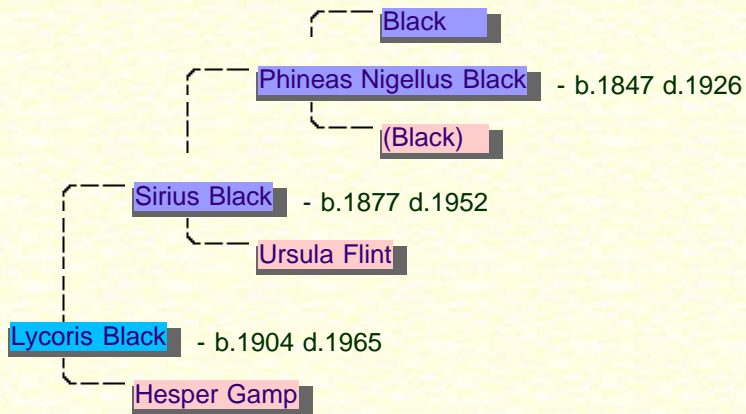

♂ Lycoris Black

Lycoris was born in 1904. Lycoris' father was [Sirius Black](#) and his mother is [Hesper Gamp](#). His paternal grandfather was [Phineas Nigellus Black](#) and his paternal grandmother is [Ursula Flint](#). He had two brothers named [Arcturus](#) and [Regulus](#). He was the second oldest of the three children. He died at the age of 61 in 1965.

▼ Ancestor Pedigree Chart

▼ Individual Additional Information

▼ Other Attributes

Blood Purity | Pure blood