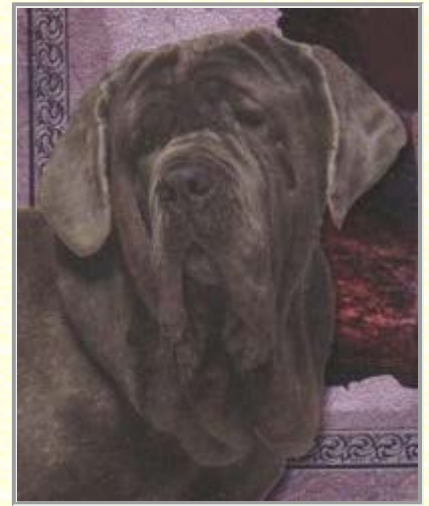

Fat Friar

Technical Data

Dimensions: 110x140 pixels (0.01 MegaPixels in total) Size: 4KB 96dpi 24 bpp, source file:
<http://familytrees.genopro.com/Harry-Potter/pictures/Fat-Friar.jpg>

Picture References (1)

Individual: [Fat Friar](#)

Fawkes

Technical Data

Dimensions: 200x234 pixels (0.04 MegaPixels in total) Size: 56KB 72dpi 24 bpp, source file:
<http://familytrees.genopro.com/Harry-Potter/pictures/Fawkes.jpg>

Picture References (1)

Individual: [Fawkes](#)

Filius Flitwick

Technical Data

Dimensions: 194x269 pixels (0.05 MegaPixels in total) Size: 30KB *96dpi 24 bpp, source file:
<http://familytrees.genopro.com/Harry-Potter/pictures/Filius-Flitwick.jpg>

Picture References (1)

Individual: [Filius Flitwick](#)