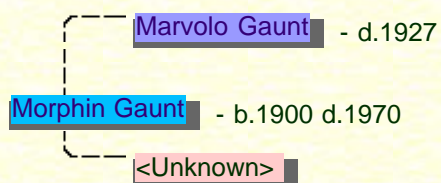

♂ Morphin Gaunt

Morphin was born in 1900. Morphin's father was **Marvolo Gaunt** and his mother is <Unknown>. He had a sister named **Merope**. He was the older of the two children. He died at the age of 70 in 1970.

▼ General Notes

Parselmouth and sociopath. Morfin is seen dressed in rags. His thick hair is so matted with dirt the color was indistinguishable. "Several of his teeth were missing. His eyes were small and dark and stared in opposite directions."

▼ Ancestor Pedigree Chart

▼ Individual Additional Information

▼ Other Attributes

Blood Purity Pure blood

Page last modified