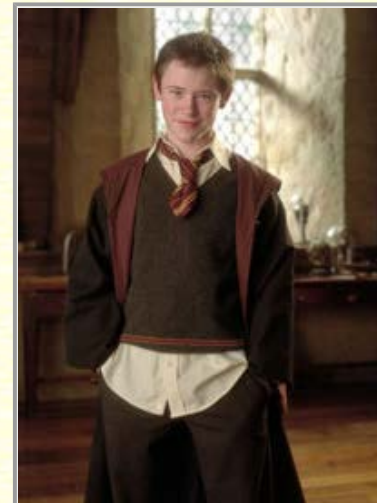

▼ *Picture References (1)*

Individual: [Seamus Finnigan](#)

Sirius Black

▼ *Technical Data*

Dimensions: 200x283 pixels (0.05 MegaPixels in total) Size: 30KB 72dpi 24 bpp, source file: <http://familytrees.genopro.com/Harry-Potter/pictures/Sirius-Black.jpg>