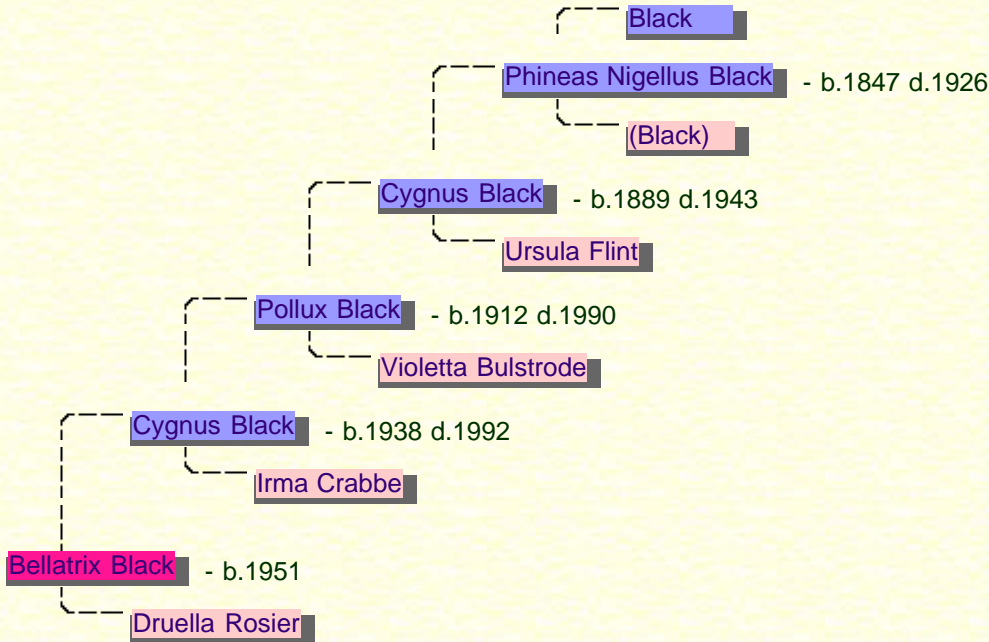

Bellatrix Black

Bellatrix was born in 1951. Bellatrix's father was [Cygnus Black](#) and her mother is [Druella Rosier](#). Her paternal grandfather was [Pollux Black](#) and her paternal grandmother is [Irma Crabbe](#). She has two sisters named [Andromeda](#) and [Cissy](#). She is the oldest of the three children.

General Notes

Black hair, dark eyes, heavy lidded

Ancestor Pedigree Chart

Individual Additional Information

Other Attributes

Blood Purity	Pure blood
Allegiance	Death Eaters
Film Portrayal	Helen McCrory (5)
House	Slytherin

Details of Bellatrix's family with Rodolphus Lestrange