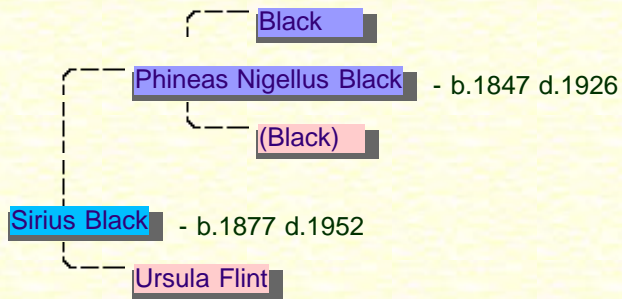

♂ Sirius Black

Sirius was born in 1877. Sirius' father was [Phineas Nigellus Black](#) and his mother is [Ursula Flint](#). His paternal grandparents are [Black](#) and [(Black)](#). He had three brothers and a sister, named [Phineas](#), [Arcturus](#), [Cygnus](#) and [Belvina](#). He was the oldest of the five children. He died at the age of 75 in 1952.

▼ Ancestor Pedigree Chart

▼ Individual Additional Information

▼ Other Attributes

Blood Purity | Pure blood

♂ Details of Sirius' family with Hesper Gamp

Page last modified