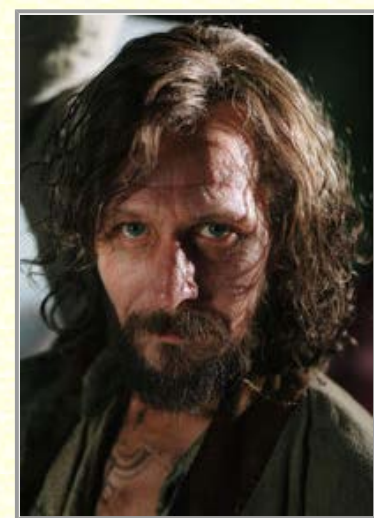

His later escape from prison led to the widest manhunt ever in the wizarding world (being the first person known to have escaped Azkaban, though in reality, he is second to Barty Crouch, Jr.), and he fled Europe for a time, only to return on Dumbledore's orders in The Order of the Phoenix, where he was forced to stay in his old family home, Grimmauld Place. It was impossible for The Order to reveal his location and prove him innocent for various reasons. His death at the end of The Order of the Phoenix, in the Ministry itself, led to Dumbledore explaining his story to the Minister of Magic. Tragically, Sirius was only recognized as innocent after his death.

Sirius Black